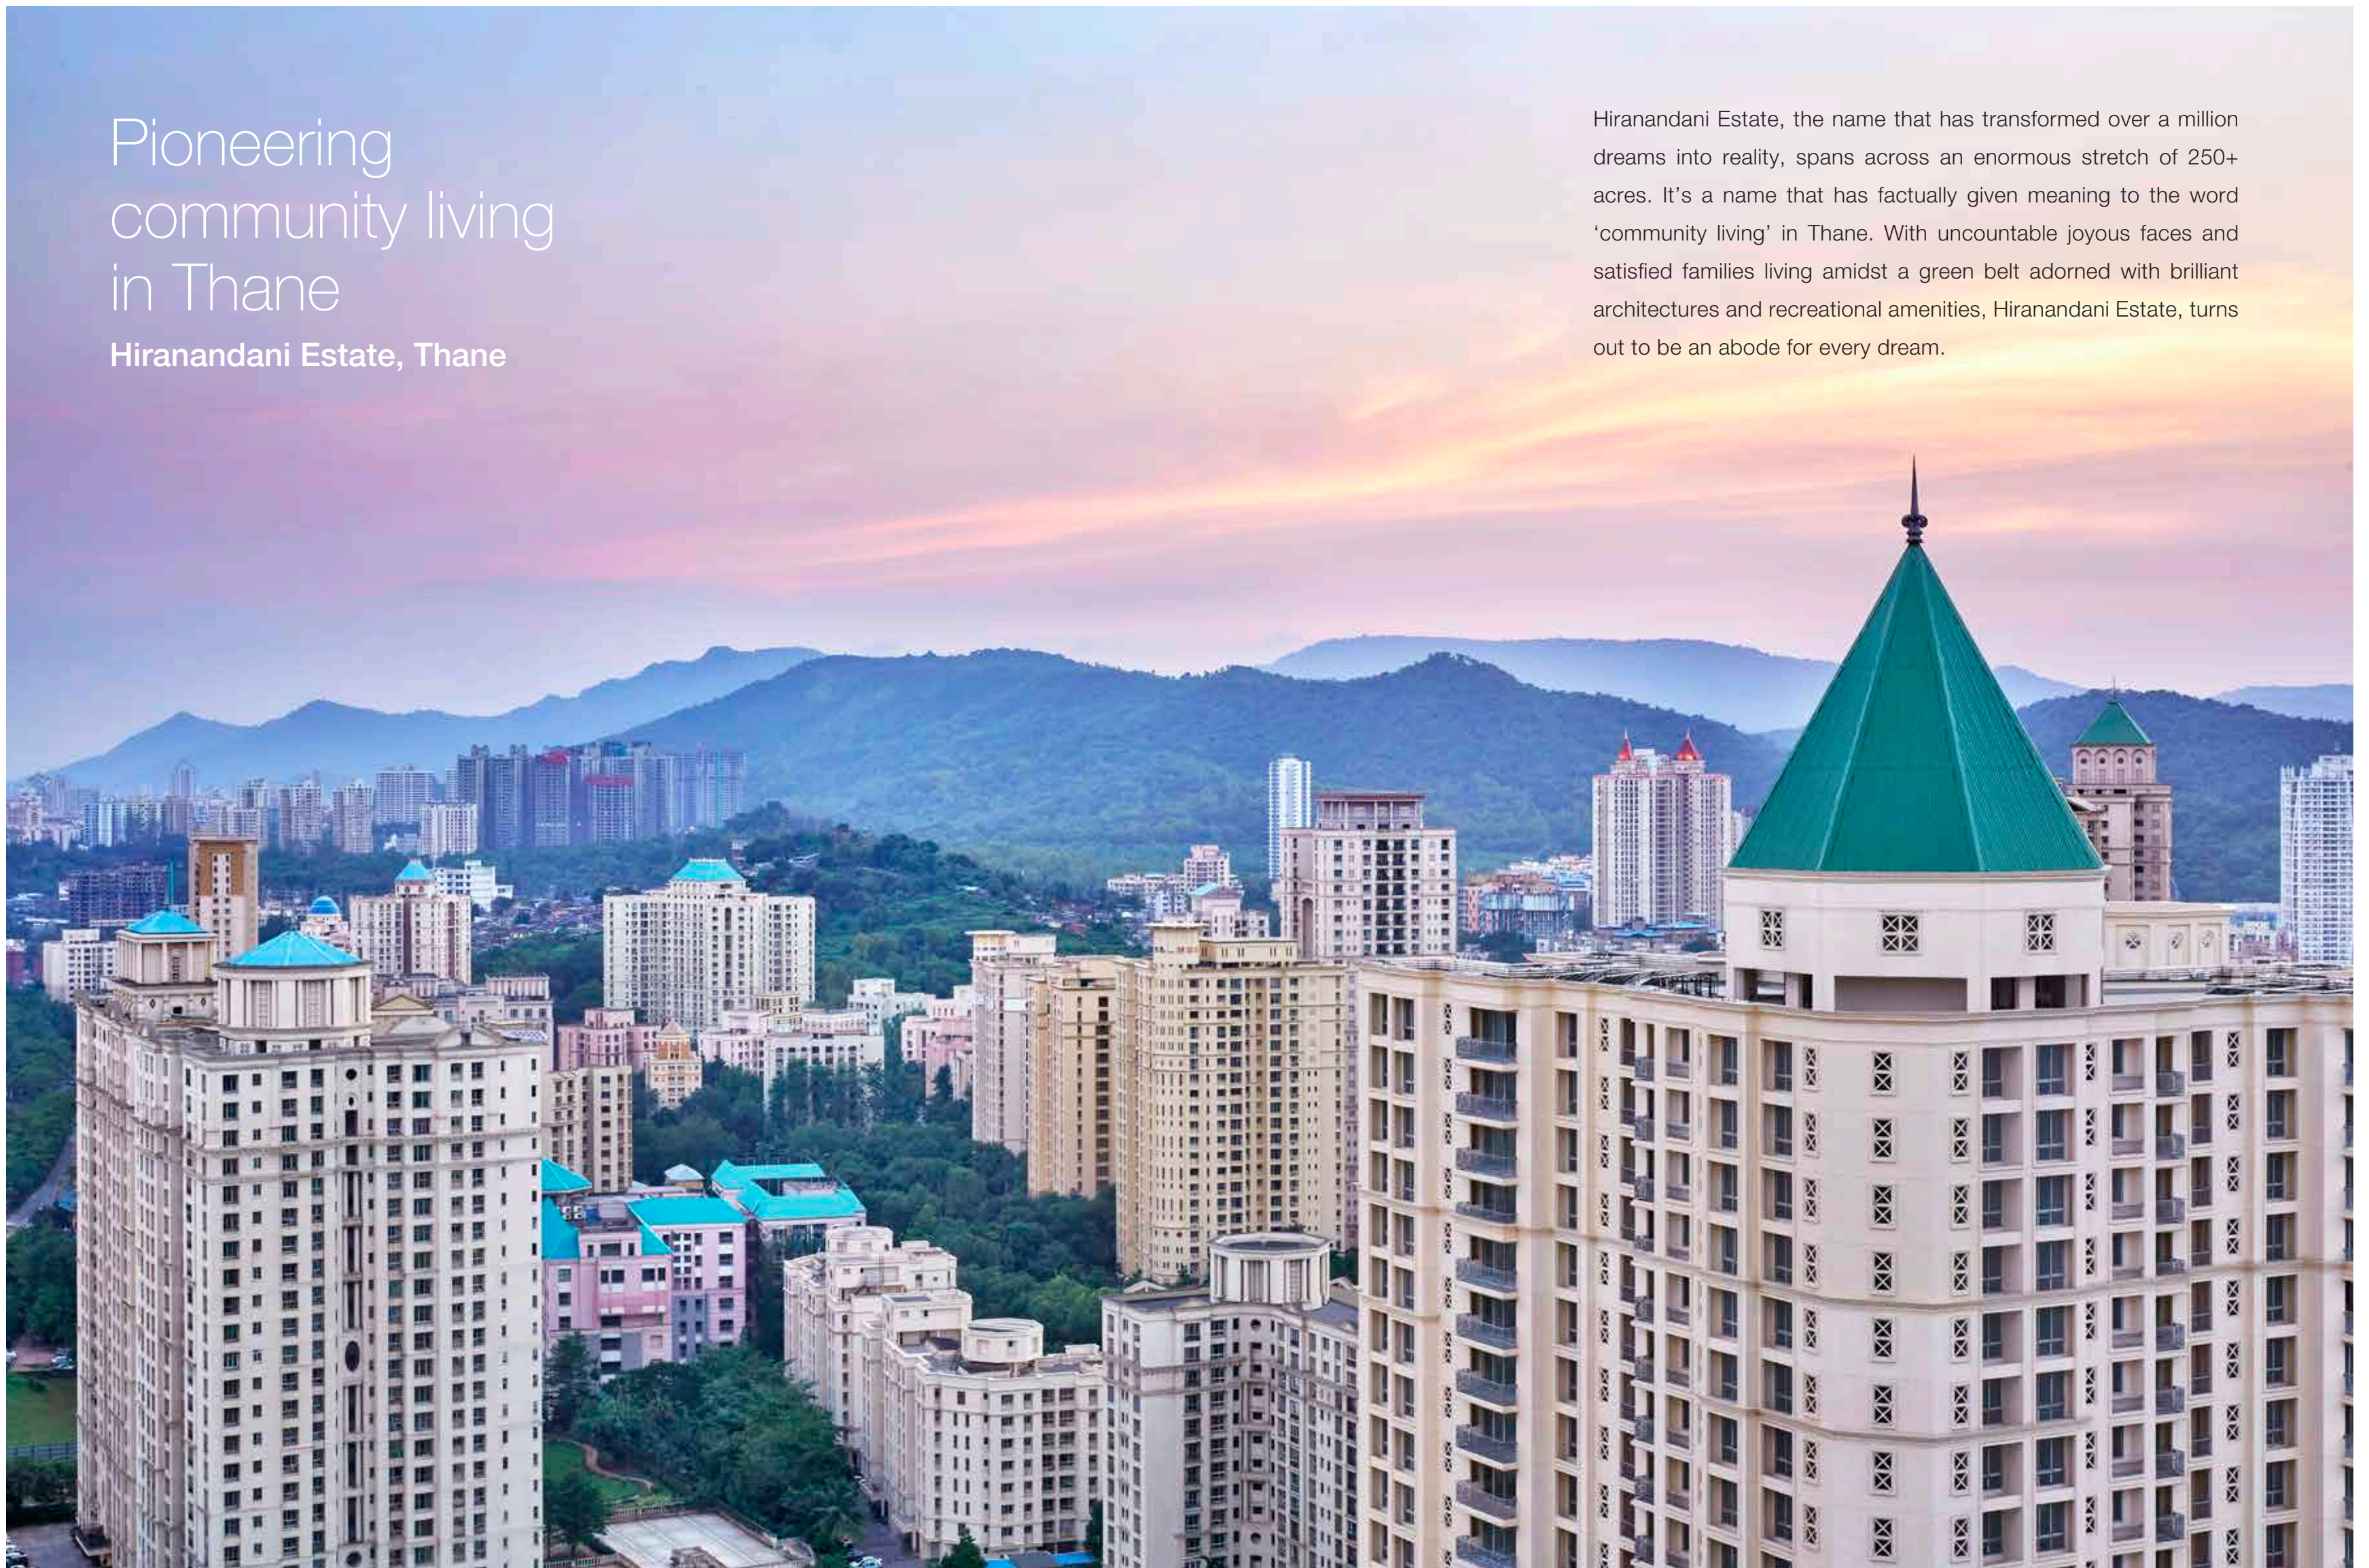

# Pioneering community living in Thane

Hiranandani Estate, Thane

Hiranandani Estate, the name that has transformed over a million dreams into reality, spans across an enormous stretch of 250+ acres. It's a name that has factually given meaning to the word 'community living' in Thane. With uncountable joyous faces and satisfied families living amidst a green belt adorned with brilliant architectures and recreational amenities, Hiranandani Estate, turns out to be an abode for every dream.