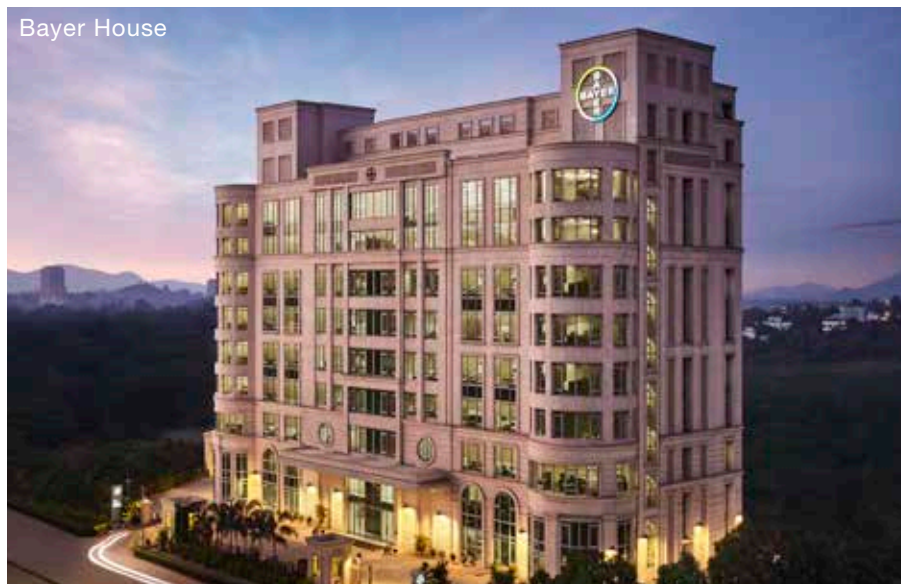

Treat the tycoon in you

Hiranandani Business Park, Thane

With its elegant workspaces and world-class amenities, Hiranandani Business Park has attracted some of the biggest names in the world of business. Also creating a highly fertile investment ground for you. The lake city of Thane has itself acquired fame and prestige because of the presence of Hiranandani. Besides the Business Park's unique benefit of being in the middle of nature has made it the preferred choice of blue-chip companies, banks, MNCs and offices of other Indian corporates. To name one, TCS has acquired a total of 1.8 million sq. ft. arena for its mammoth task force of around 14,000 employees in phase-1. Bayer CropScience boasts of its India head office right here. Encompassed by such inspiring neighbours will always keep you driven towards your goals.

Bayer House

Actual image of Hiranandani Estate, Thane.

TCS