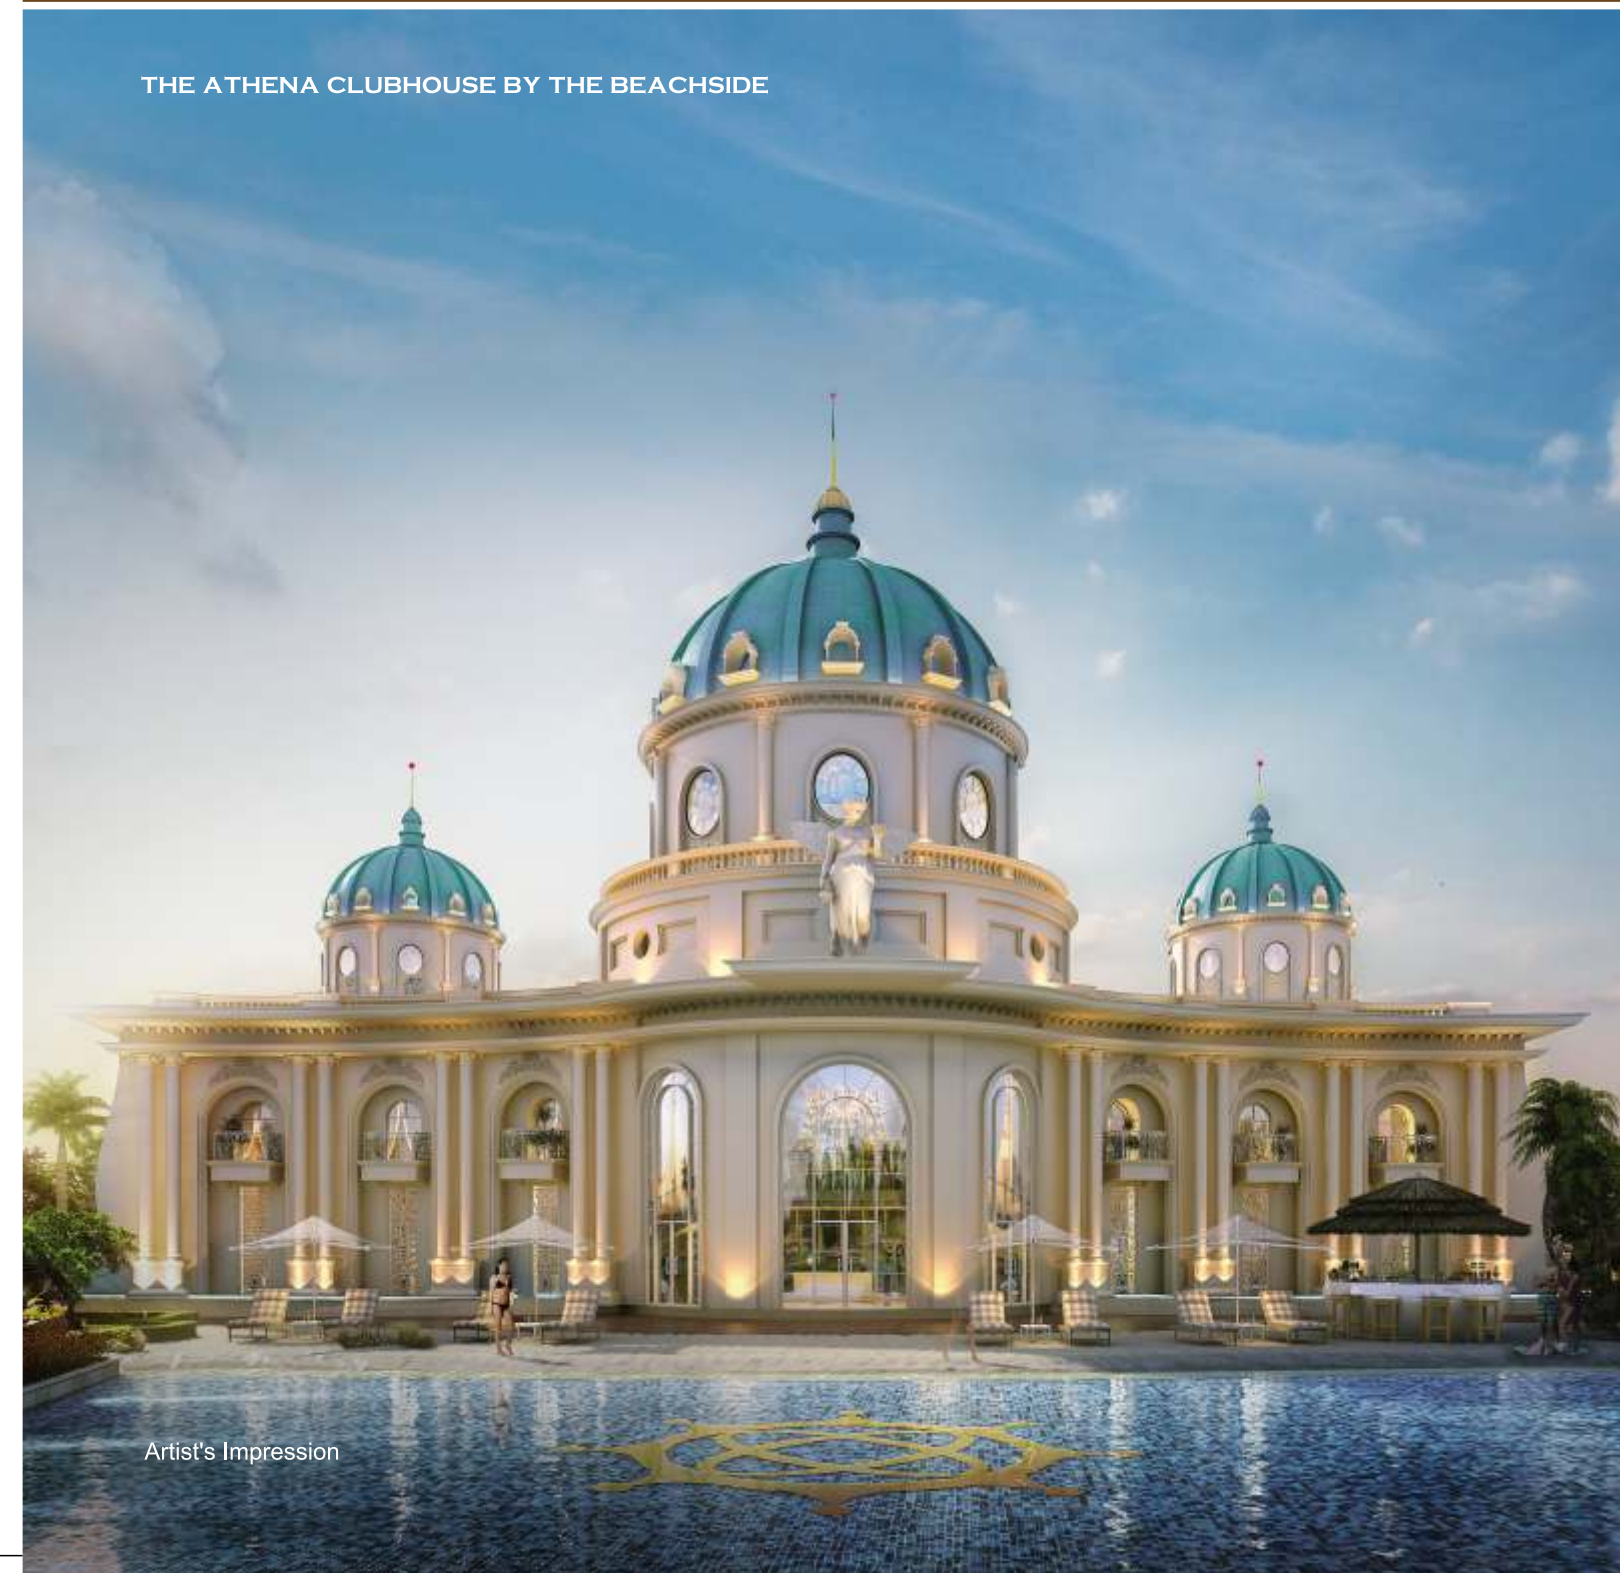

THE ATHENA CLUBHOUSE BY THE BEACHSIDE

Artist's Impression

Artist's Impression