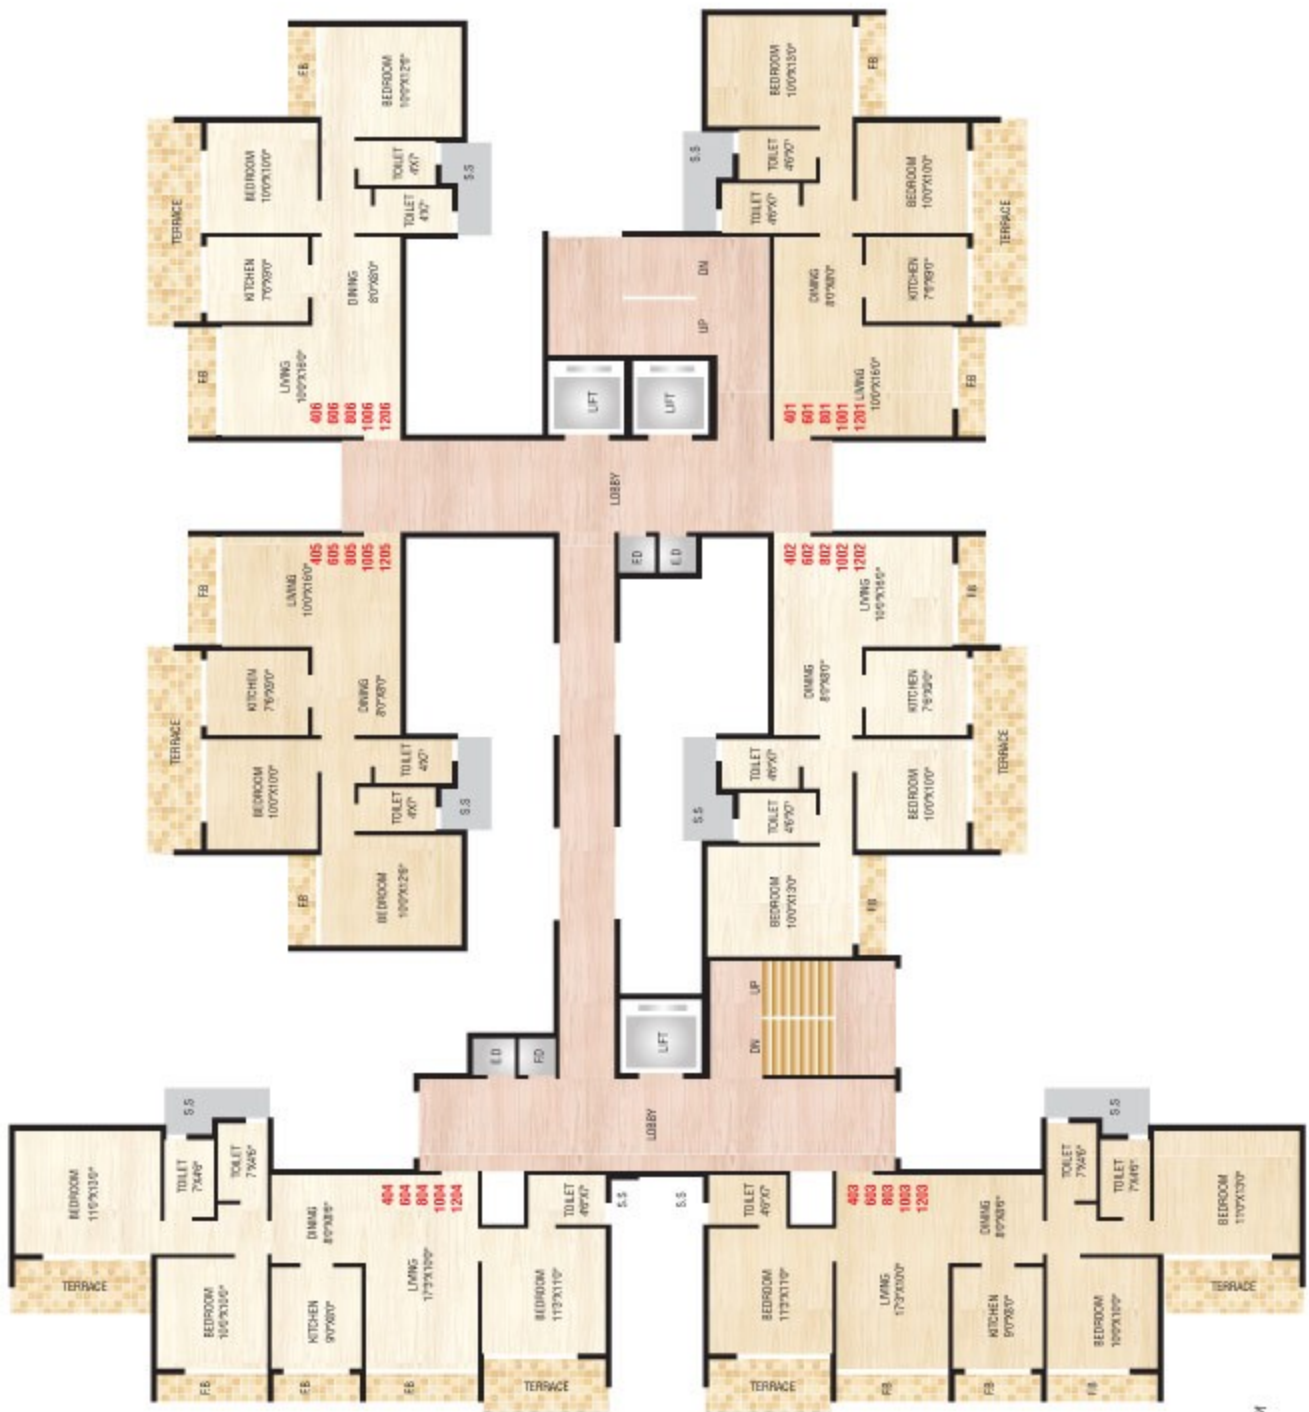

Shelter
Paradise

RERA REGN. NO. P52000010402

GROUND FLOOR PLAN

PLOT 221A & 222, SECTOR -10, KHARGHAR, NAVI MUMBAI

Shelter
Para

24.0 M. WIDE ROAD TOWARDS KHARGHAR RLY. STN.

ENTRY / EXIT

ENTRY / E

24.00 M. WIDE ROAD

1ST FLOOR PLAN

PLOT 221A & 222, SECTOR -10, KHARGHAR, NAVI MUMBAI

Shelto
Para

CIDCO GARDEN / PLAY GROUND

24.0 M. WIDE ROAD TOWARDS KHARGHAR RLY. STN.

24.00 M. WIDE ROAD

TYPICAL 4TH, 6TH, 8TH, 10TH & 12TH FLOORS

PLOT 221A & 222, SECTOR -10, KHARGHAR, NAVI MUMBAI

Shelto
Para

24.00 M. WIDE ROAD

24.00 M. WIDE ROAD

CIDCO GARDEN / PLAY GROUND

13TH FLOOR PLAN

PLOT 221A & 222, SECTOR -10, KHARGHAR, NAVI MUMBAI

Shelto
Para

24.00 M WIDE ROAD

ROAD
CIDCO GARDEN / PLAY GROUND