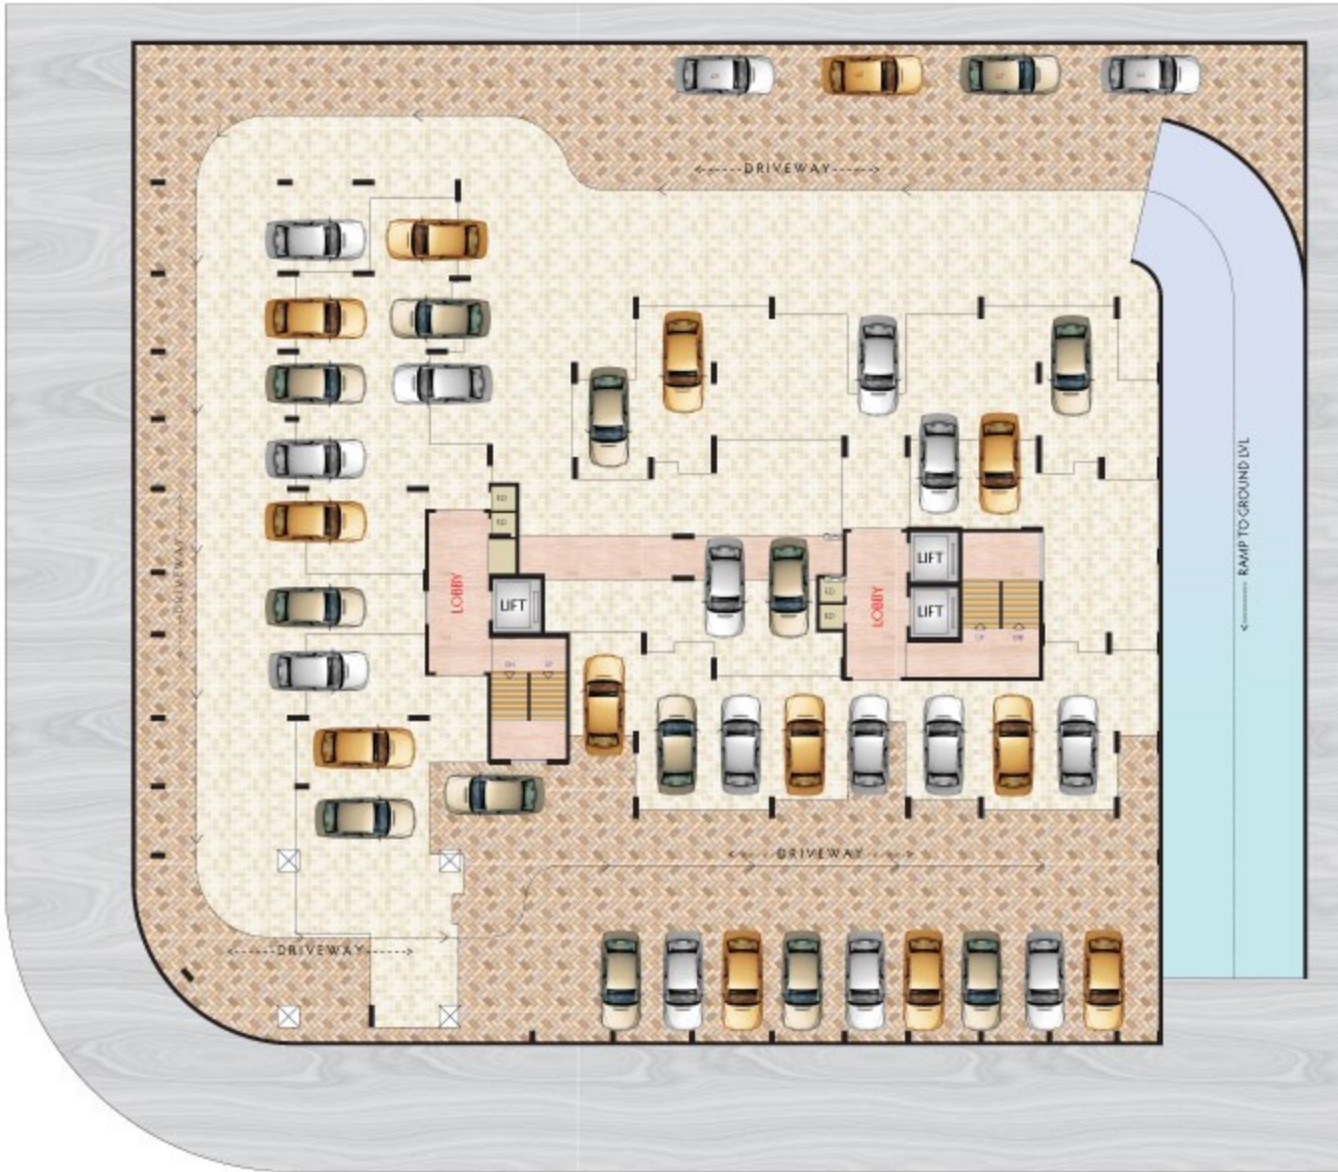

Shelter
Paradise

RERA REGN. NO. P52000010402

GROUND FLOOR PLAN

PLOT 221A & 222, SECTOR -10, KHARGHAR, NAVI MUMBAI

Shelter
Para

24.0 M. WIDE ROAD TOWARDS KHARGHAR RLY. STN.

ENTRY / EXIT

ENTRY / E

24.00 M. WIDE ROAD

1ST FLOOR PLAN

PLOT 221A & 222, SECTOR -10, KHARGHAR, NAVI MUMBAI

Shelto
Para

CIDCO GARDEN / PLAY GROUND

24.0 M. WIDE ROAD TOWARDS KHARGHAR RLY. STN.

24.00 M. WIDE ROAD

TYPICAL 4TH, 6TH, 8TH, 10TH & 12TH FLOORS

PLOT 221A & 222, SECTOR -10, KHARGHAR, NAVI MUMBAI

Shelto
Para

24.00 M. WIDE ROAD

24.00 M. WIDE ROAD

CIDCO GARDEN / PLAY GROUND

13TH FLOOR PLAN

PLOT 221A & 222, SECTOR -10, KHARGHAR, NAVI MUMBAI

Shelto
Para

24.00 M WIDE ROAD

ROAD
CIDCO GARDEN / PLAY GROUND