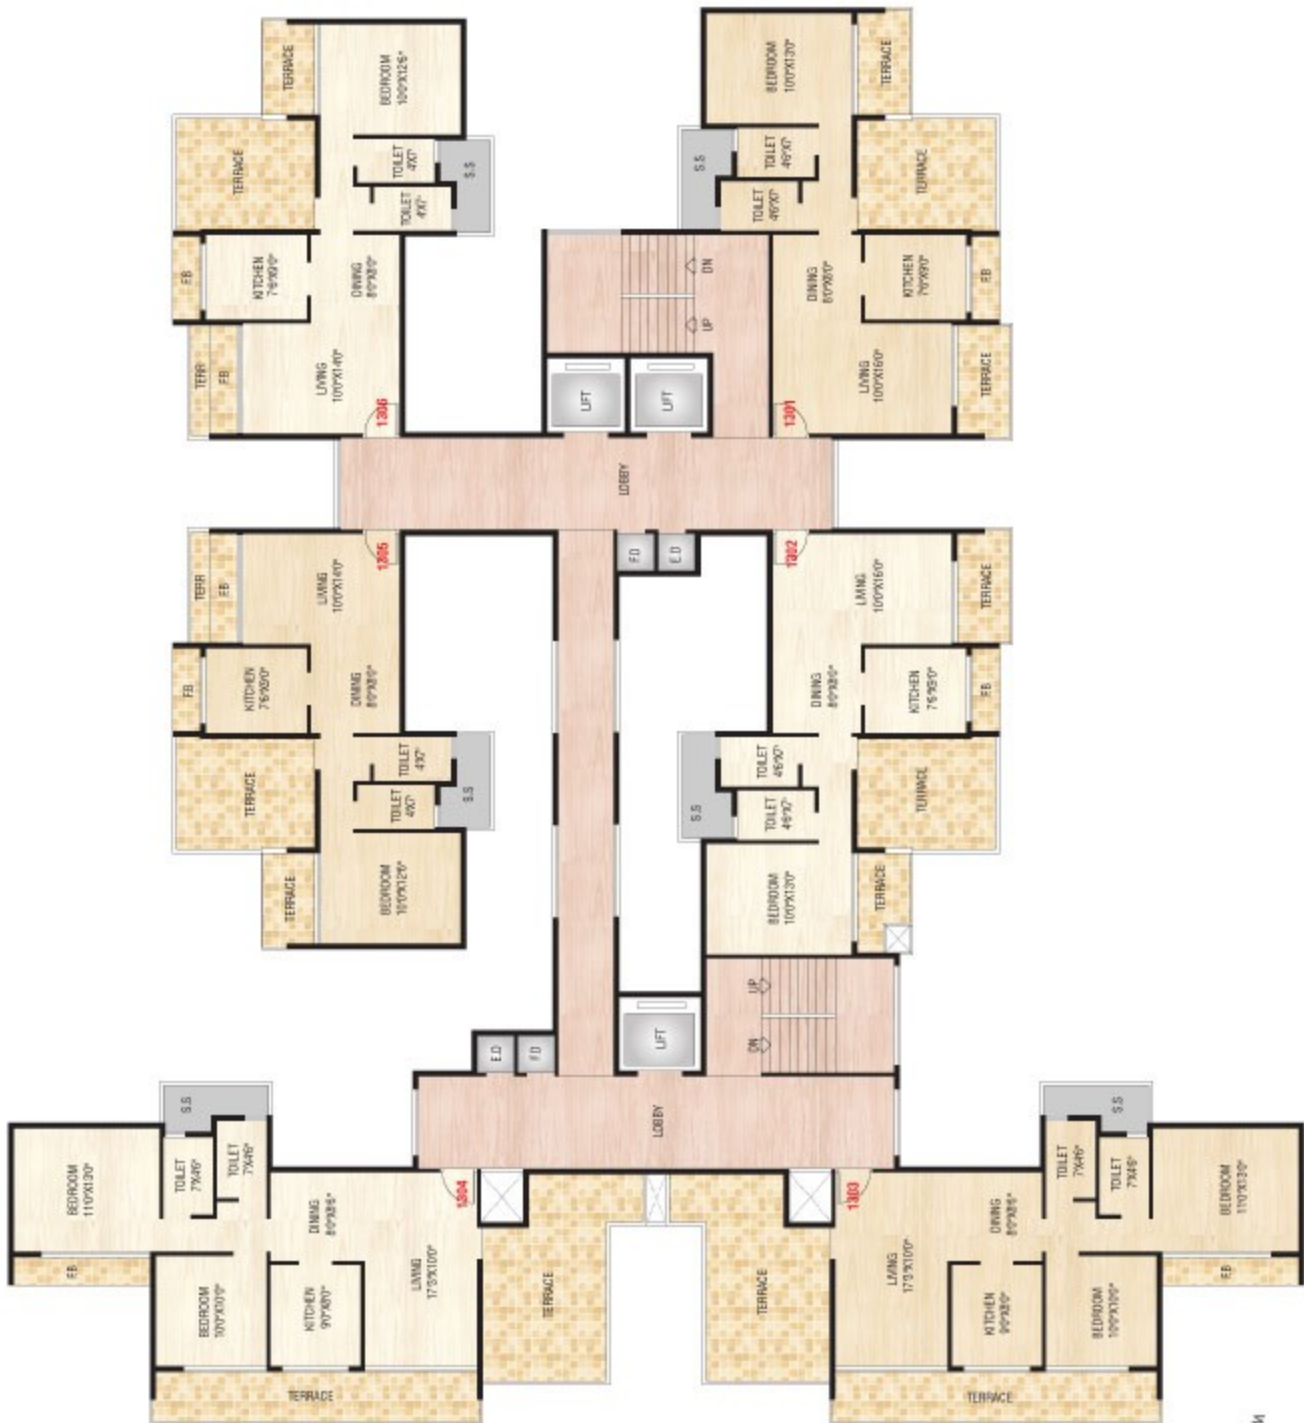

Shelter
Paradise

RERA REGN. NO. P52000010402

GROUND FLOOR PLAN

PLOT 221A & 222, SECTOR -10, KHARGHAR, NAVI MUMBAI

Shelter
Para

24.0 M. WIDE ROAD TOWARDS KHARGHAR RLY. STN.

ENTRY / EXIT

ENTRY / E

24.00 M. WIDE ROAD

1ST FLOOR PLAN

PLOT 221A & 222, SECTOR -10, KHARGHAR, NAVI MUMBAI

Shelto
Para

CIDCO GARDEN / PLAY GROUND

24.0 M. WIDE ROAD TOWARDS KHARGHAR RLY. STN.

24.00 M. WIDE ROAD

TYPICAL 4TH, 6TH, 8TH, 10TH & 12TH FLOORS

PLOT 221A & 222, SECTOR -10, KHARGHAR, NAVI MUMBAI

Shelto
Para

24.00 M. WIDE ROAD

24.00 M. WIDE ROAD

CIDCO GARDEN / PLAY GROUND

13TH FLOOR PLAN

PLOT 221A & 222, SECTOR -10, KHARGHAR, NAVI MUMBAI

Shelto
Para

24.00 M WIDE ROAD

ROAD
CIDCO GARDEN / PLAY GROUND