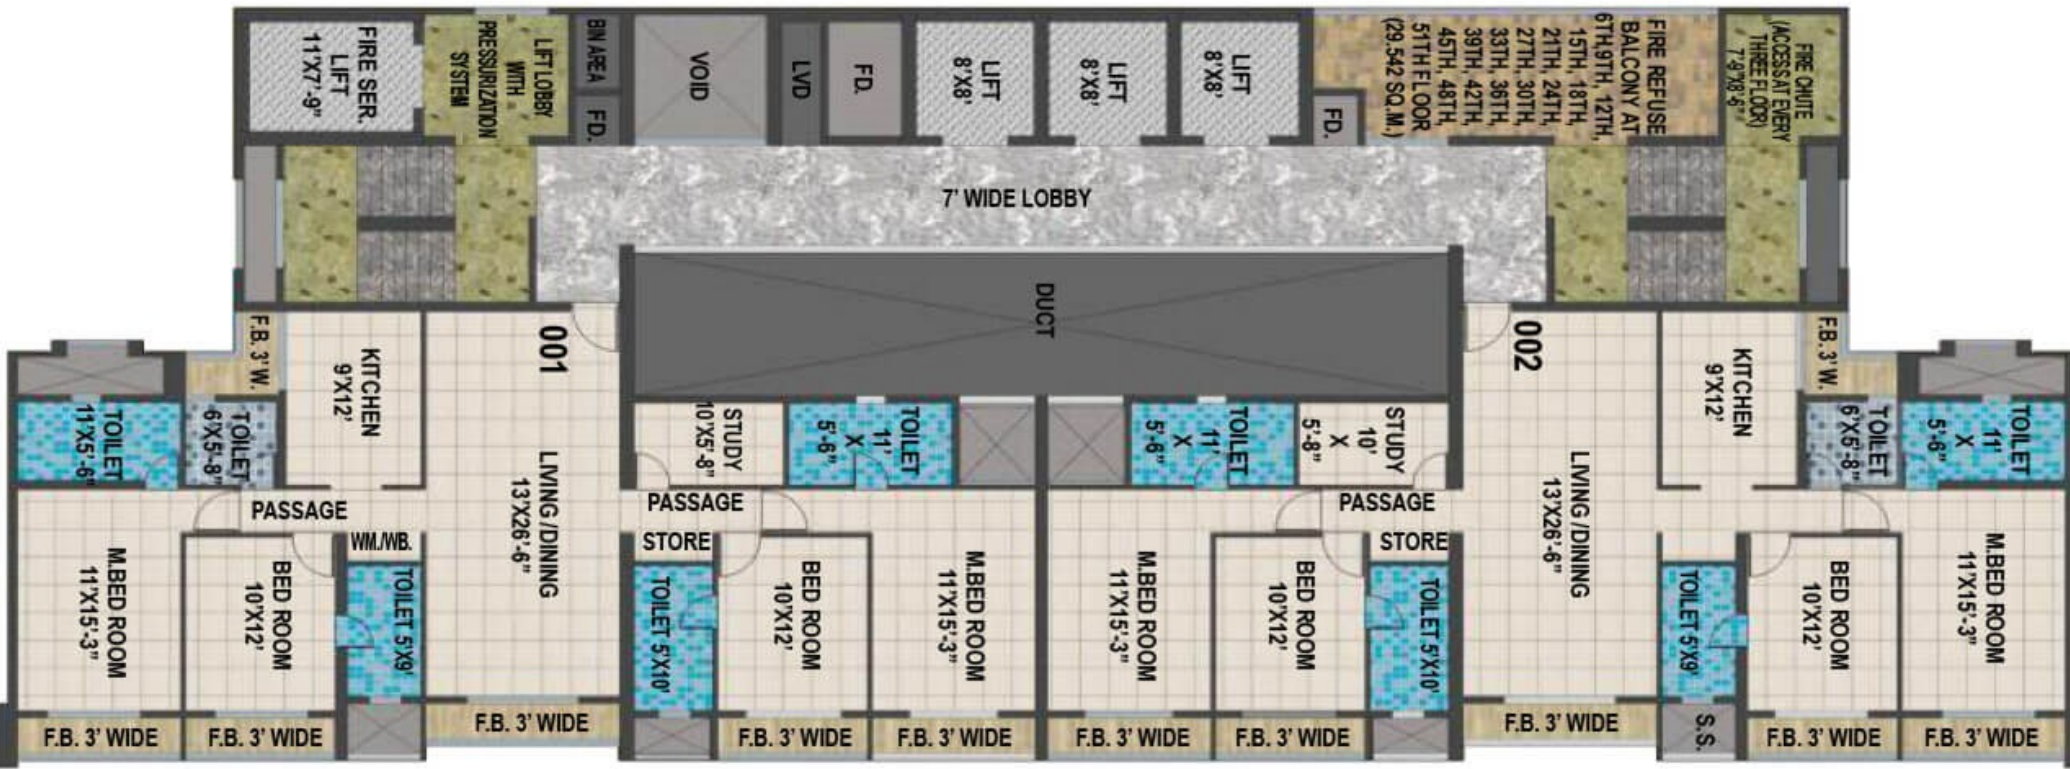

A Lifestyle Project

ARTIST'S IMPRESSION

ARTIST'S IMPRESSION

MASTER LAYOUT PLAN

TYPICAL FLOOR PLAN - BARAZ 1

TYPICAL FLOOR PLAN - ZEENAT

TYPICAL FLOOR PLAN - KAVEH

BARAZ - 1
BIG-SIZED STUDIO

BARAZ - 1
2 BHK FLAT

BARAZ - 1
3 BHK FLAT

KAVEH
1 BHK FLAT

KAVEH
2 BHK FLAT - TYPE 1

KAVEH
2 BHK FLAT - TYPE 2

ACTUAL PHOTOGRAPH OF SHOW FLAT

ACTUAL PHOTOGRAPH

ACTUAL PHOTOGRAPH