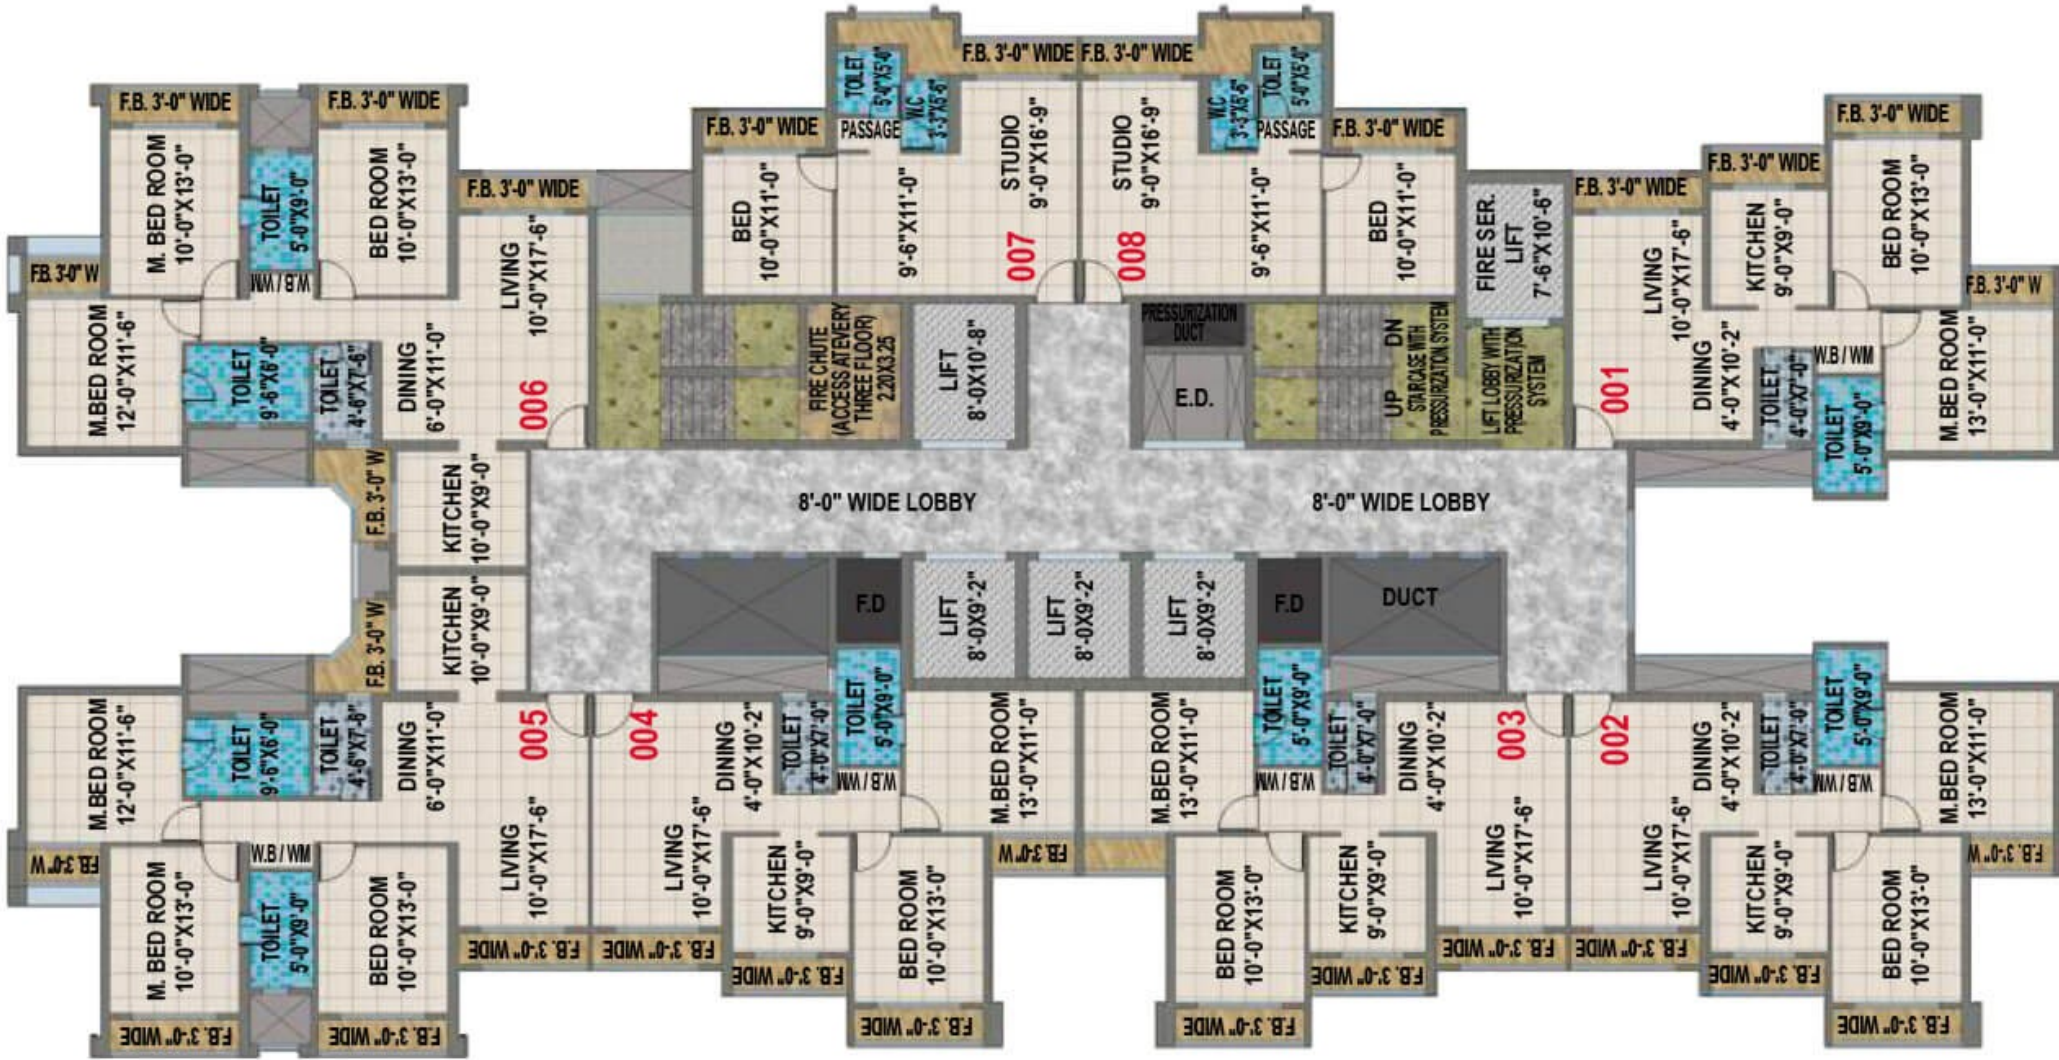

A Lifestyle Project

ARTIST'S IMPRESSION

ARTIST'S IMPRESSION

MASTER LAYOUT PLAN

TYPICAL FLOOR PLAN - BARAZ 1

TYPICAL FLOOR PLAN - ZEENAT

TYPICAL FLOOR PLAN - KAVEH

BARAZ - 1
BIG-SIZED STUDIO

BARAZ - 1
2 BHK FLAT

BARAZ - 1
3 BHK FLAT

KAVEH
1 BHK FLAT

KAVEH
2 BHK FLAT - TYPE 1

KAVEH
2 BHK FLAT - TYPE 2

ACTUAL PHOTOGRAPH OF SHOW FLAT

ACTUAL PHOTOGRAPH

ACTUAL PHOTOGRAPH