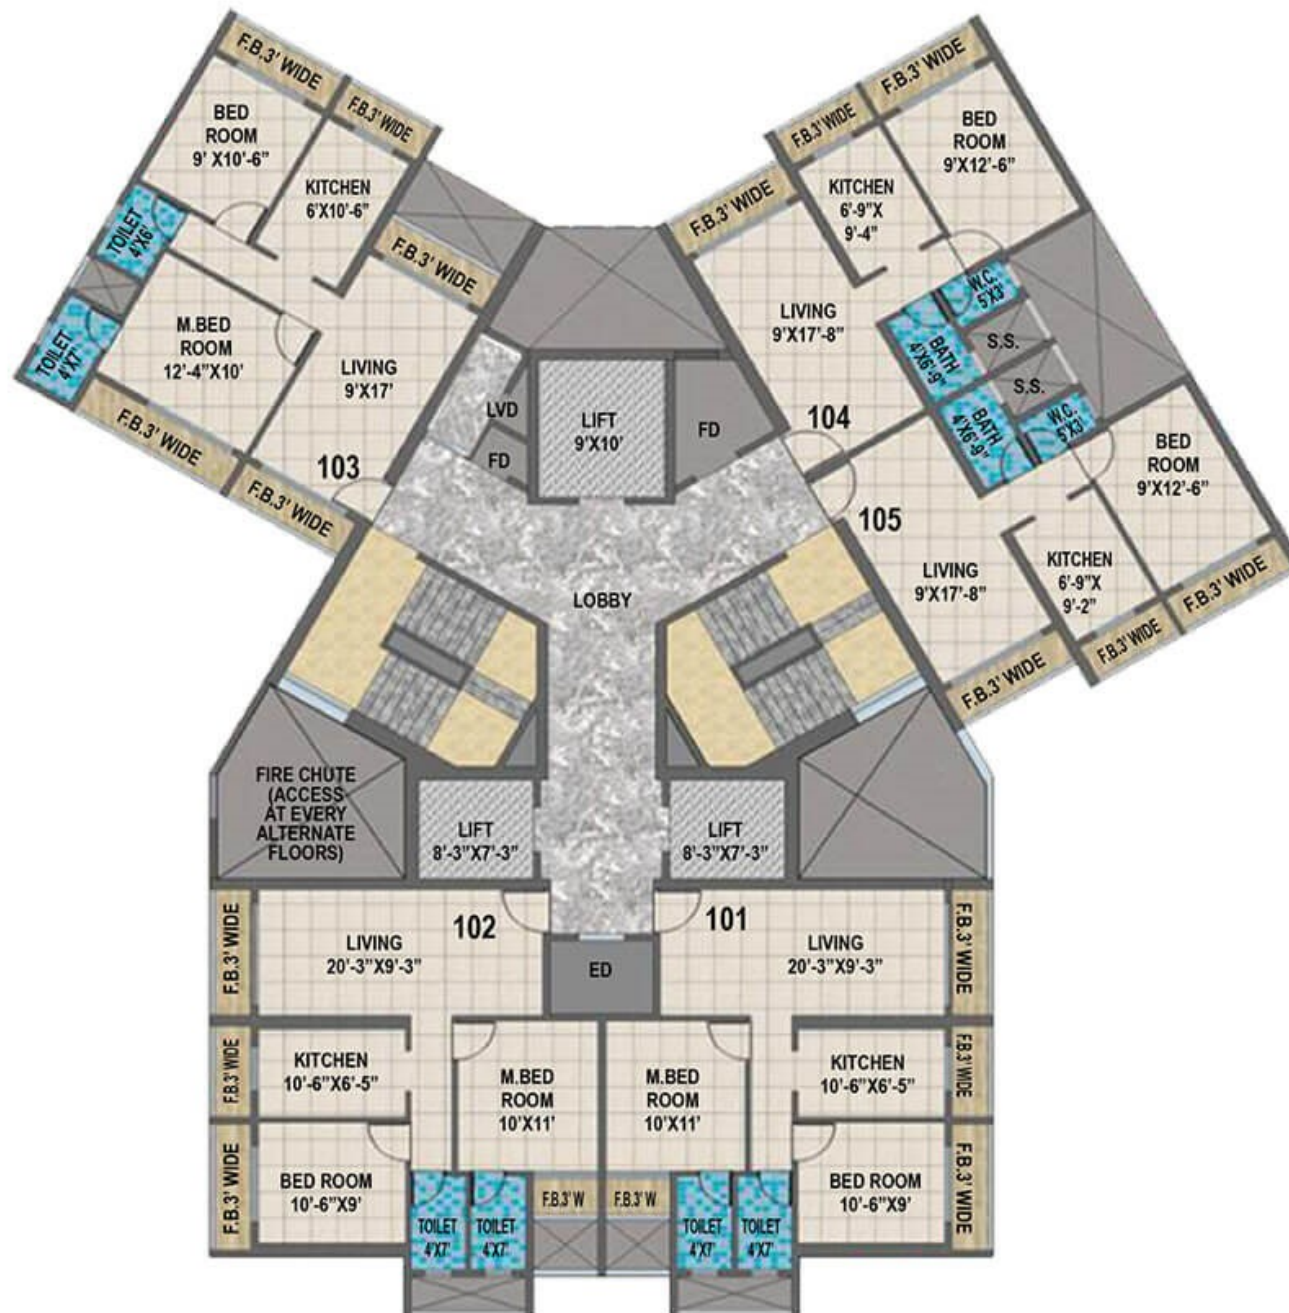

A Lifestyle Project

ARTIST'S IMPRESSION

ARTIST'S IMPRESSION

MASTER LAYOUT PLAN

TYPICAL FLOOR PLAN - BARAZ 1

TYPICAL FLOOR PLAN - ZEENAT

TYPICAL FLOOR PLAN - KAVEH

BARAZ - 1
BIG-SIZED STUDIO

BARAZ - 1
2 BHK FLAT

BARAZ - 1
3 BHK FLAT

KAVEH
1 BHK FLAT

KAVEH
2 BHK FLAT - TYPE 1

KAVEH
2 BHK FLAT - TYPE 2

ACTUAL PHOTOGRAPH OF SHOW FLAT

ACTUAL PHOTOGRAPH

ACTUAL PHOTOGRAPH