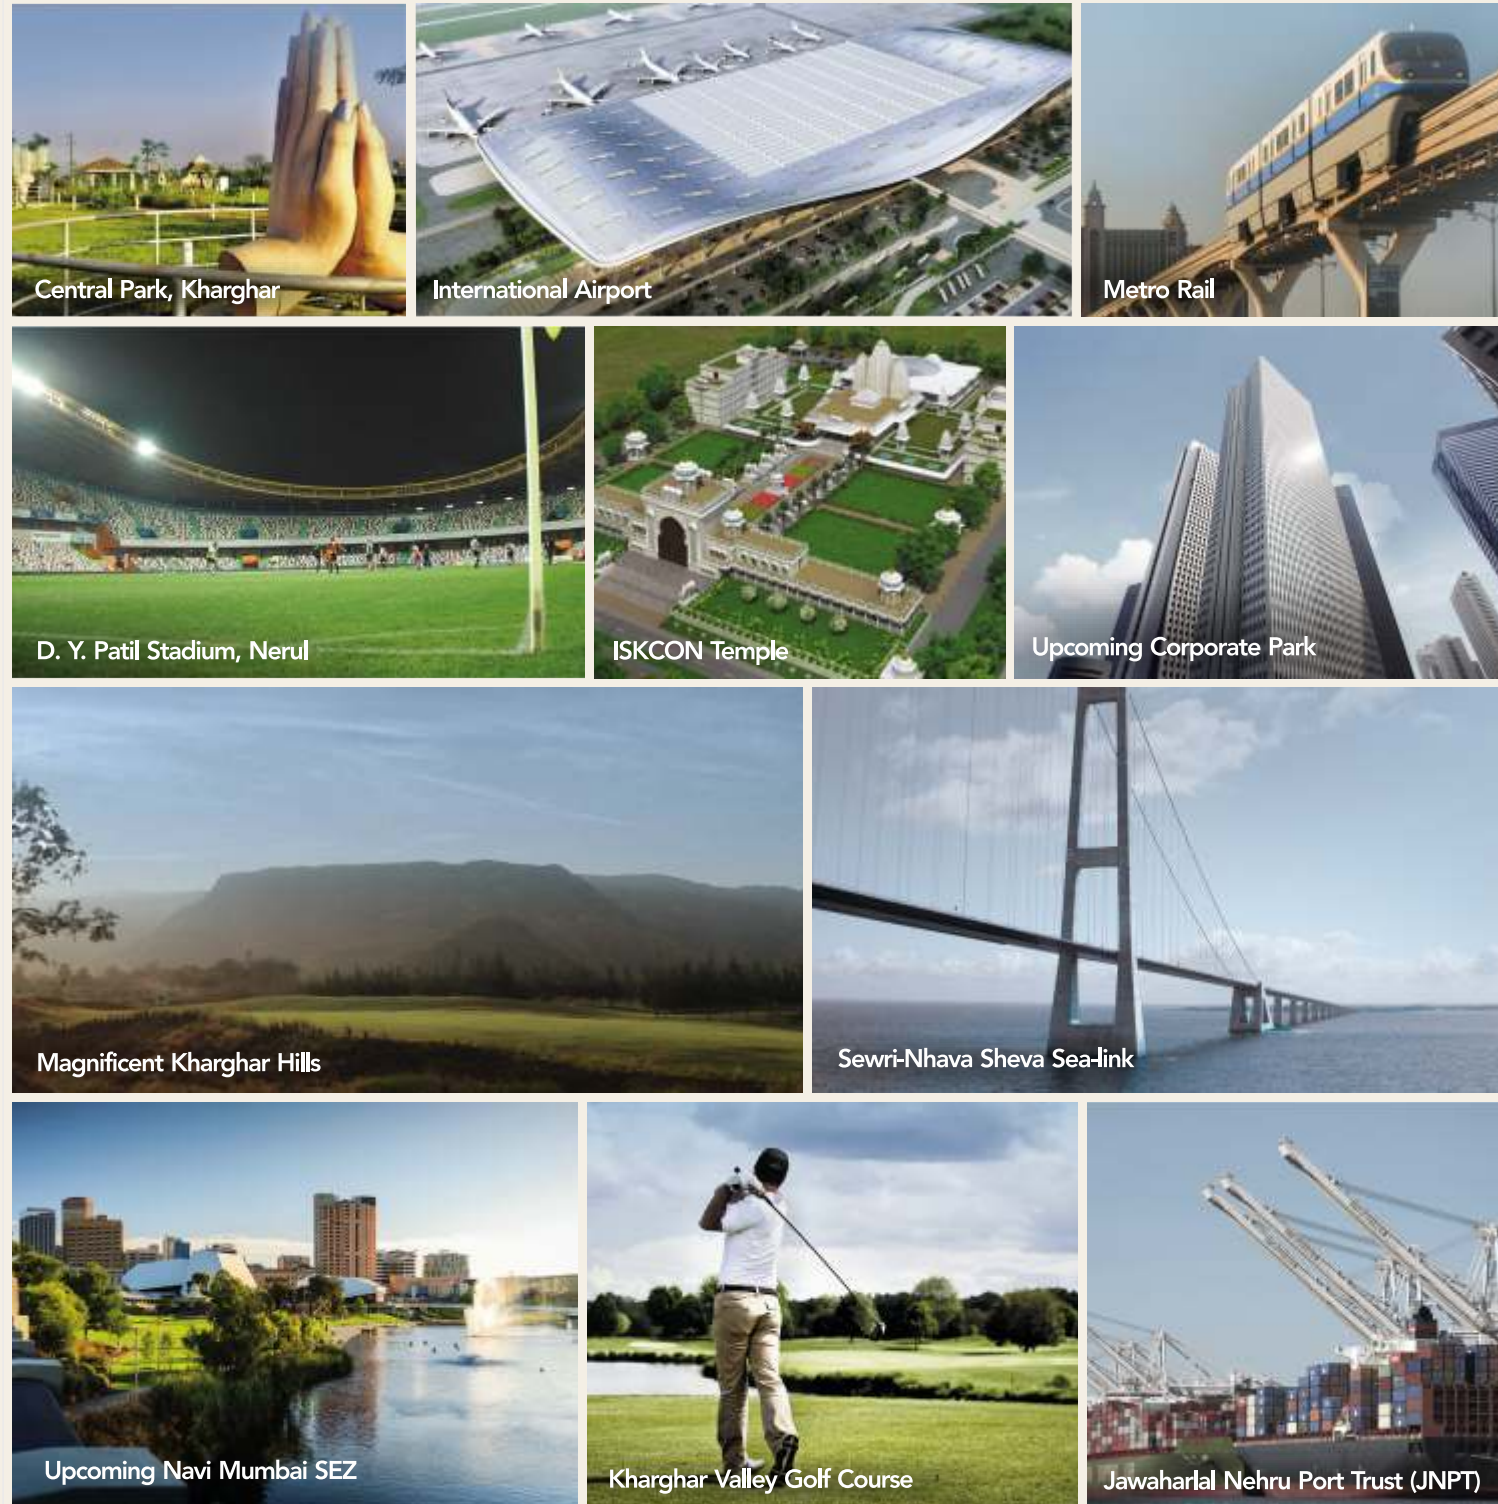

NAVI MUMBAI  
INDIA'S FASTEST GROWING SMART CITY

**DEVELOPED LANDMARKS**

- Close Proximity to Schools, Colleges, Hospitals, Malls, Multiplexes, Hotels & Banks
- Connected with Mumbai-Pune Expressway
- 217 Acres of Central Park (Designed like London's Hyde Park and New York's Central Park)
- ISKCON Temple
- TATA Cancer Hospital
- Kharghar Golf Course
- D.Y. Patil Stadium Nearby
- Magnificent Kharghar Hills
- Jawaharlal Nehru Port Trust (JNPT)