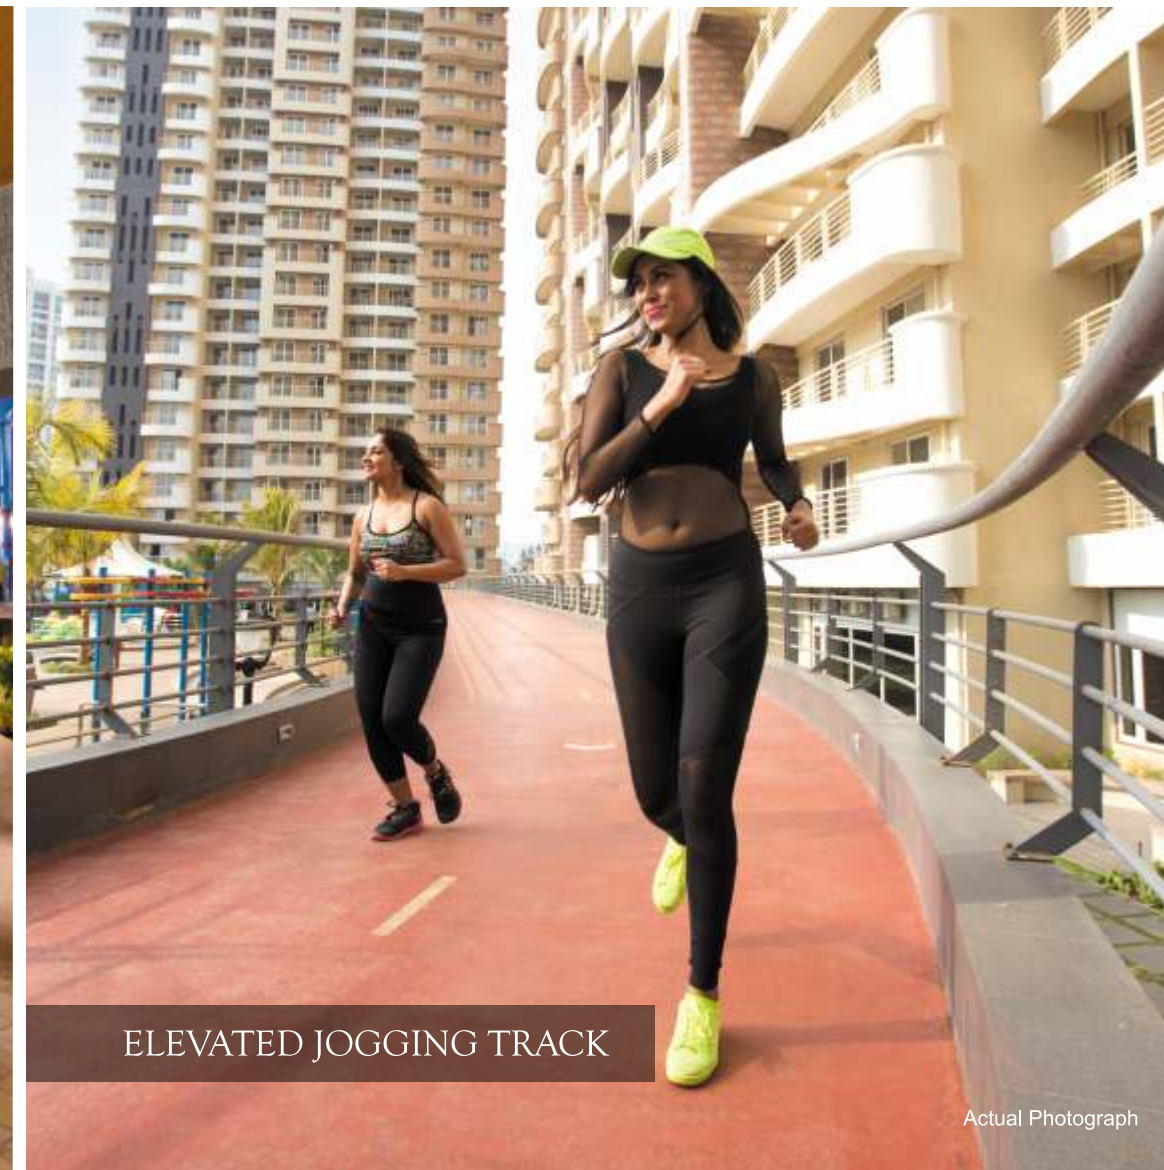

ELEVATED JOGGING TRACK

Actual Photograph