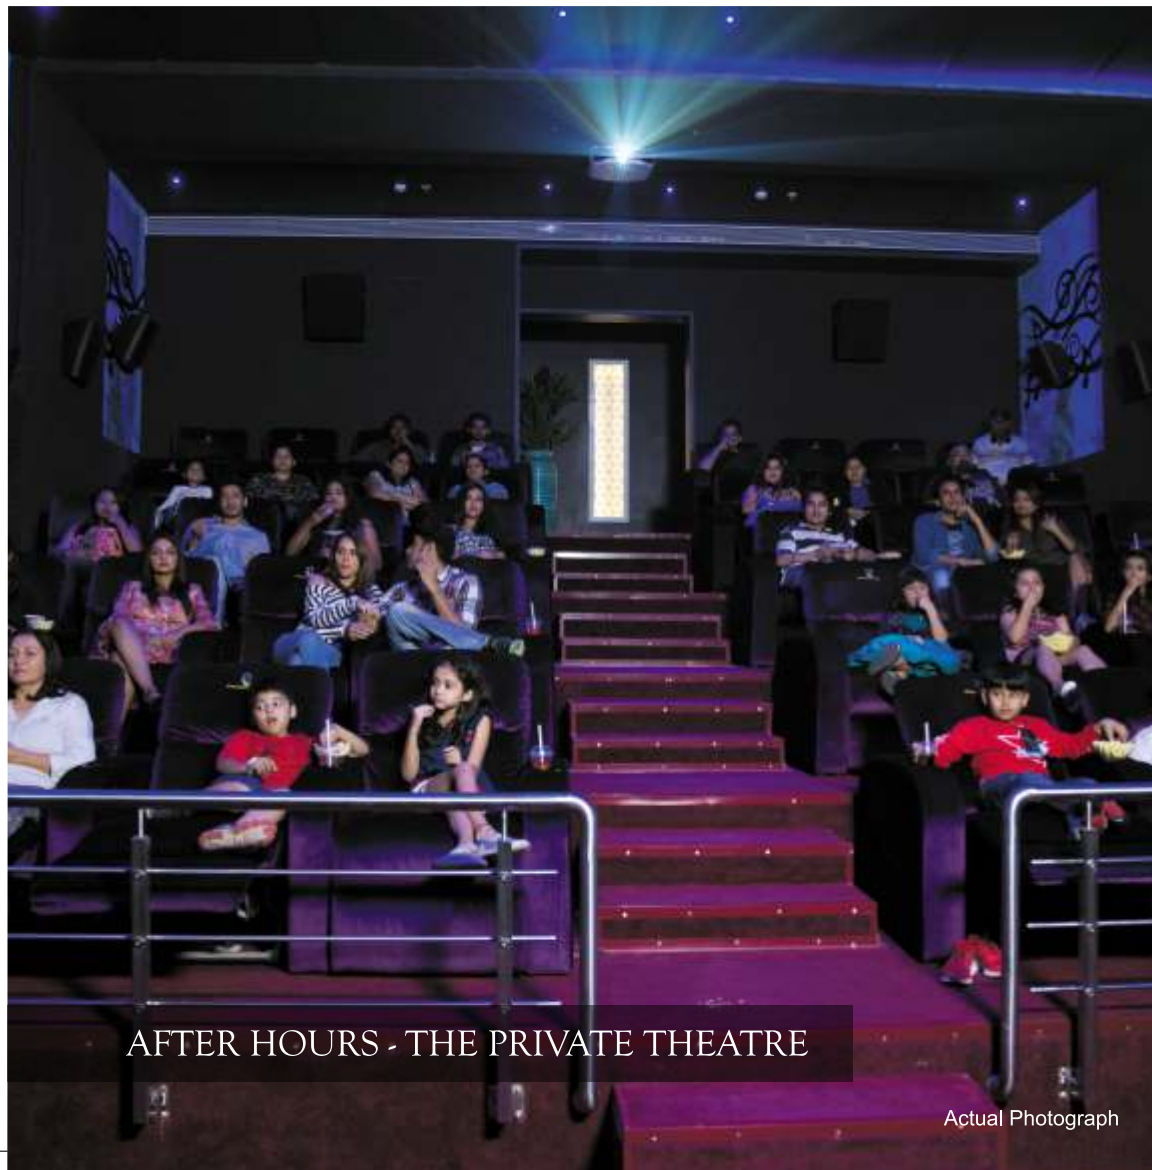

# The ultra-chic clublife with a world of facilities

## Fun & Entertainment

- Air-conditioned mini theatre with more than 50 sitting capacity
- Air-conditioned community hall for parties & get-together
- Additional covered swimming pool with temperature control system in club house

## Indoor Sports Arena

- Air-conditioned billiards & snooker room
- Air-conditioned card room
- Air-conditioned indoor badminton court
- 2 Air-conditioned squash courts
- Air-conditioned simulated golf course
- Skating rink

CLUB OASIS - CLUBHOUSE RECEPTION AREA

Actual Photograph

THE MAGNET - BUSINESS LOUNGE

Actual Photograph

AFTER HOURS - THE PRIVATE THEATRE

Actual Photograph

MERRIMENT - BANQUET HALL FOR CELEBRATIONS

Actual Photograph