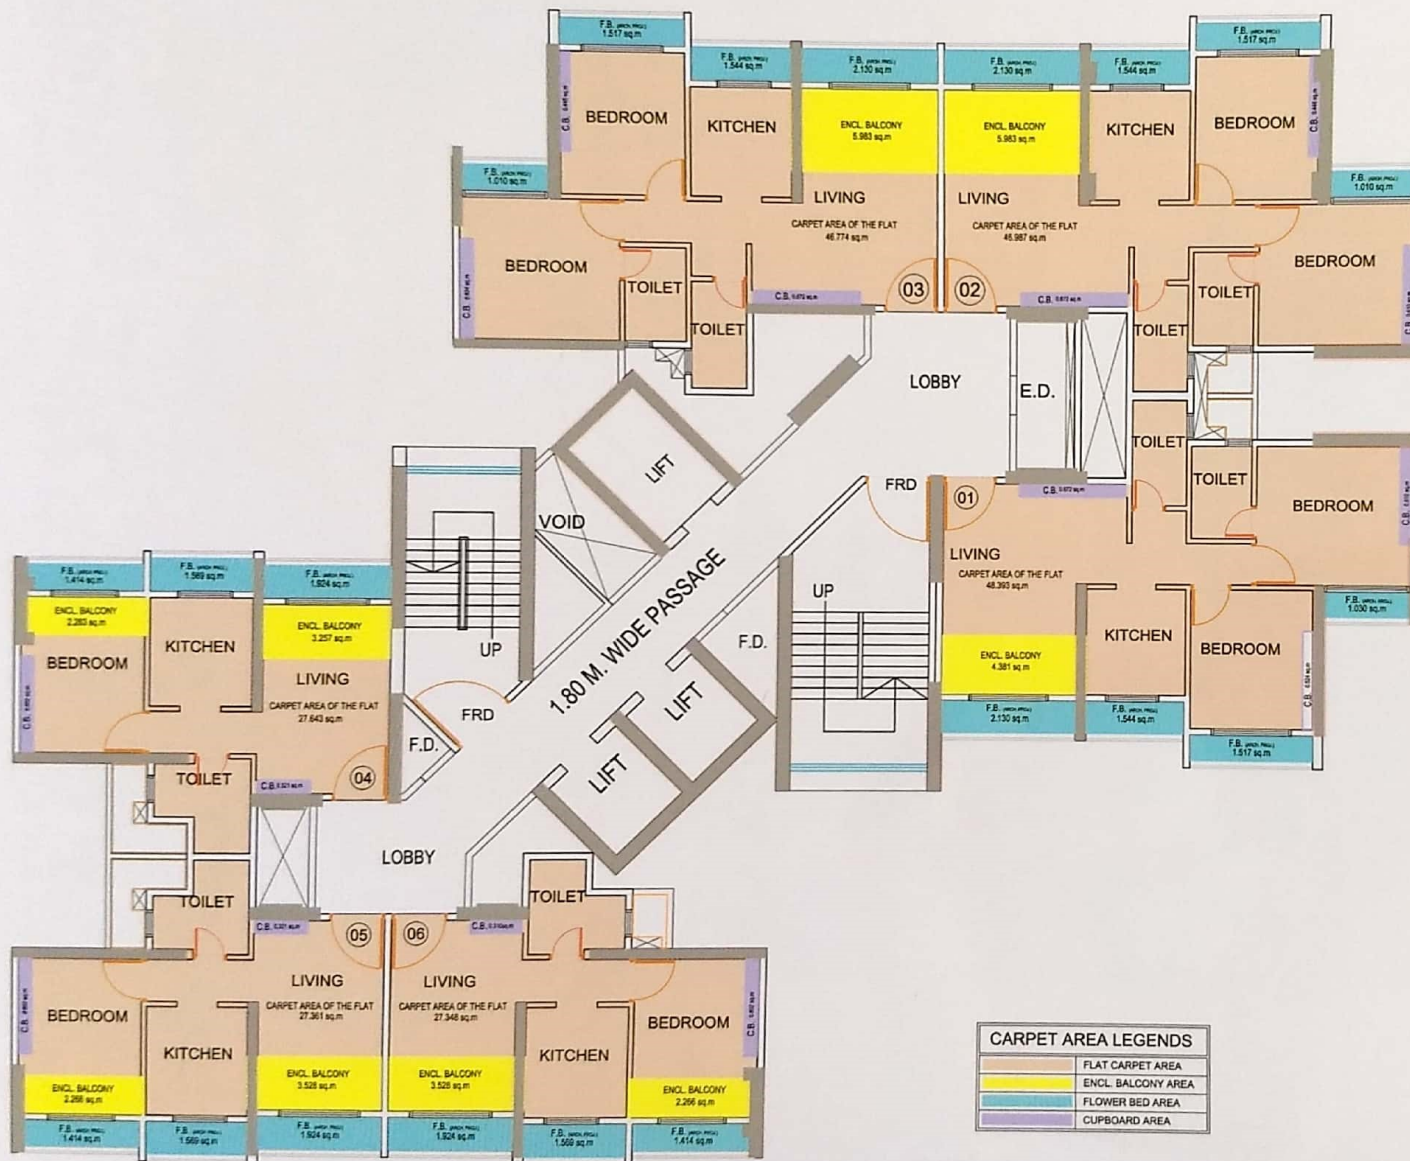

DIAMOND TOWER 3

(STILT + 3 PODIUM + 35 FLOOR)

Configuration

1 BHK - 6 Units

CARPET AREA LEGENDS

	FLAT CARPET AREA
	ENCL. BALCONY AREA
	FLOWER BED AREA
	CLOSET AREA

CLAN CITY

RUBY TOWER 4

(STILT + 3 PODIUM + 35 FLOORS)

Configuration

1 BHK - 3 Units

2 BHK - 3 Units

PEARL TOWER 5

(STILT + 3 PODIUM + 35 FLOORS)

TOPAZ TOWER 6

(STILT + 3 PODIUM + 35 FLOORS)

GARNET TOWER 7

(STILT + 3 PODIUM + 35 FLOORS)

	FLAT CARPET AREA
	ENCL. BALCONY AREA
	FLOWER BED AREA
	CUPBOARD AREA

CLAN CITY

EMERALD TOWER 8

(STILT + 3 PODIUM + 35 FLOORS)

	FLAT CARPET AREA
	ENCL. BALCONY AREA
	FLOWER BED AREA
	CUPBOARD AREA

CLAN CITY

**AQUA MARINE
TOWER 9**

(STILT + 3 PODIUM + 35 FLOORS)

CARPET AREA LEGENDS	
	FLAT CARPET AREA
	ENCL. BALCONY AREA
	FLOWER BED AREA
	CUPBOARD AREA

Living Area

Shot at actual show flat. Interior fit-outs not part of the offering