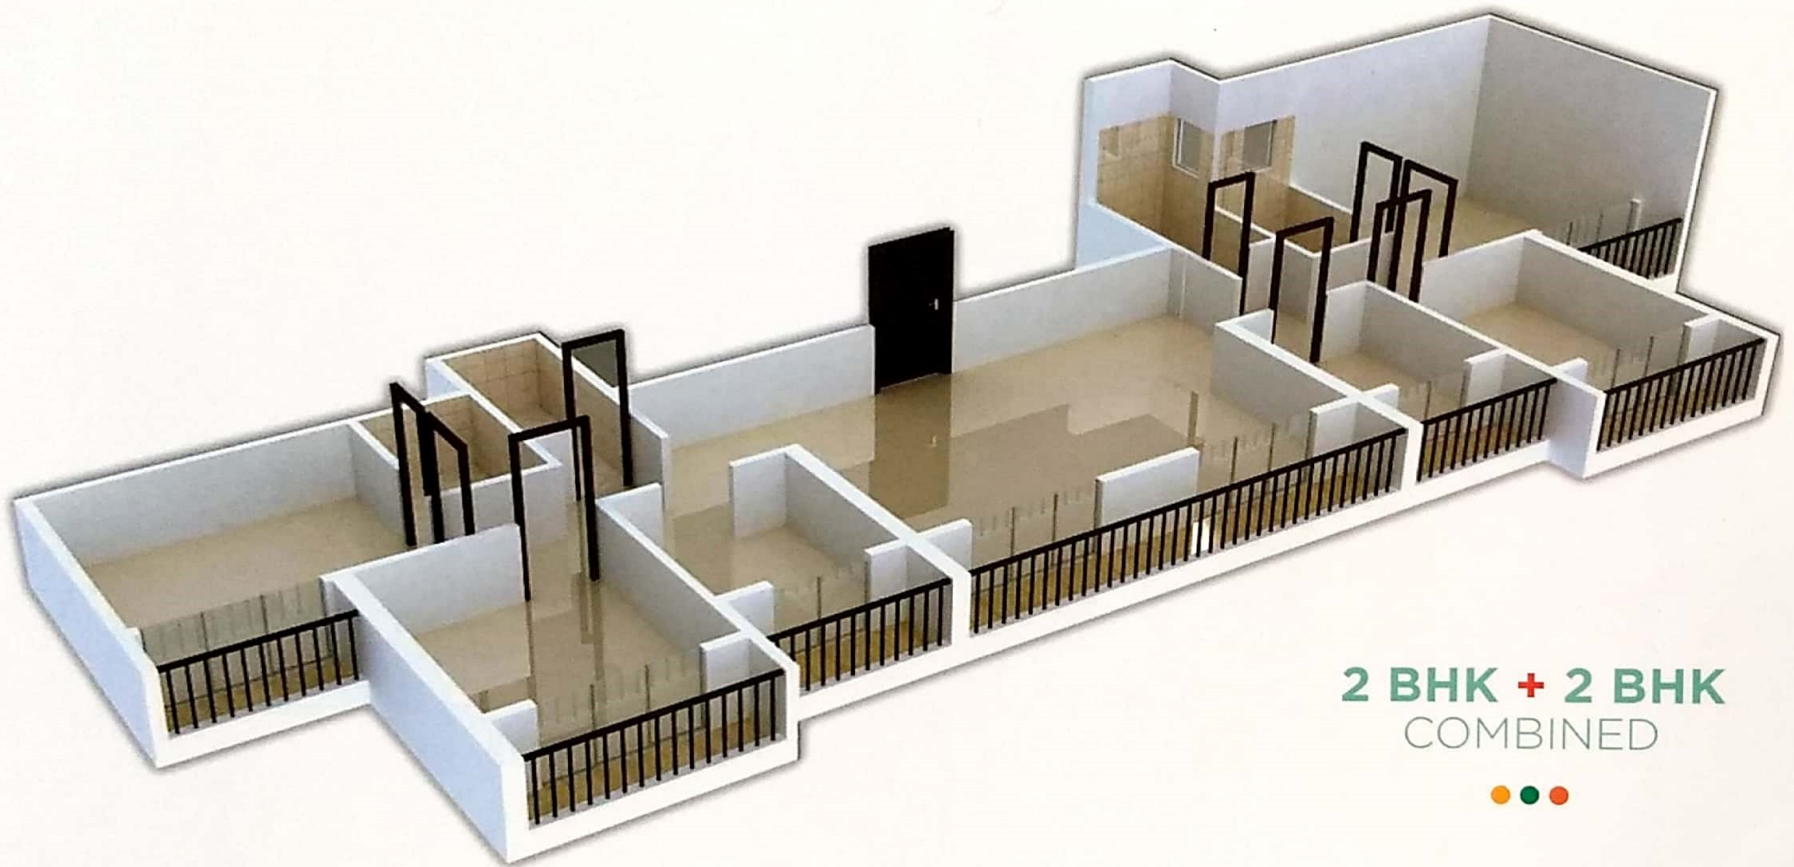

IN THE
MAJESTIC
CLANCITY

1 BHK

CARPET AREA	299.88 SQ.FT.
ENCLOSED BALCONY	59.09 SQ.FT.
FLOWER BEDS	52.63 SQ.FT.
CUPBOARD AREA	9.935 SQ.FT.

1 BHK + 1 BHK
COMBINED

CARPET AREA	599.76 SQ.FT.
ENCLOSED BALCONY	118.18 SQ.FT.
FLOWER BEDS	105.26 SQ.FT.
CUPBOARD AREA	19.87 SQ.FT.

2 BHK

CARPET AREA	508.27 SQ.FT.
ENCLOSED BALCONY	59.41 SQ.FT.
FLOWER BEDS	66.62 SQ.FT.
CUPBOARD AREA	11.30 SQ.FT.

2 BHK + 2 BHK
COMBINED

CARPET AREA	1016.54 SQ.FT.
ENCLOSED BALCONY	118.82 SQ.FT.
FLOWER BEDS	133.24 SQ.FT.
CUPBOARD AREA	22.60 SQ.FT.

SAPPHIRE TOWER 1

(STILT + 3 PODIUM + 35 FLOORS)

	FLAT CARPET AREA
	ENCL. BALCONY AREA
	FLOWER BED AREA
	CUPBOARD AREA

TURQUOISE TOWER 2

(STILT + 3 PODIUM + 35 FLOORS)

Configuration

2 BHK - 4 Units

CARPET AREA LEGENDS	
	FLAT CARPET AREA
	ENCL. BALCONY AREA
	FLOWER BED AREA
	CUPBOARD AREA

DIAMOND TOWER 3

(STILT + 3 PODIUM + 35 FLOOR)

Configuration

1 BHK - 6 Units

CARPET AREA LEGENDS

	FLAT CARPET AREA
	ENCL. BALCONY AREA
	FLOWER BED AREA
	CLOSET AREA

CLAN CITY

RUBY TOWER 4