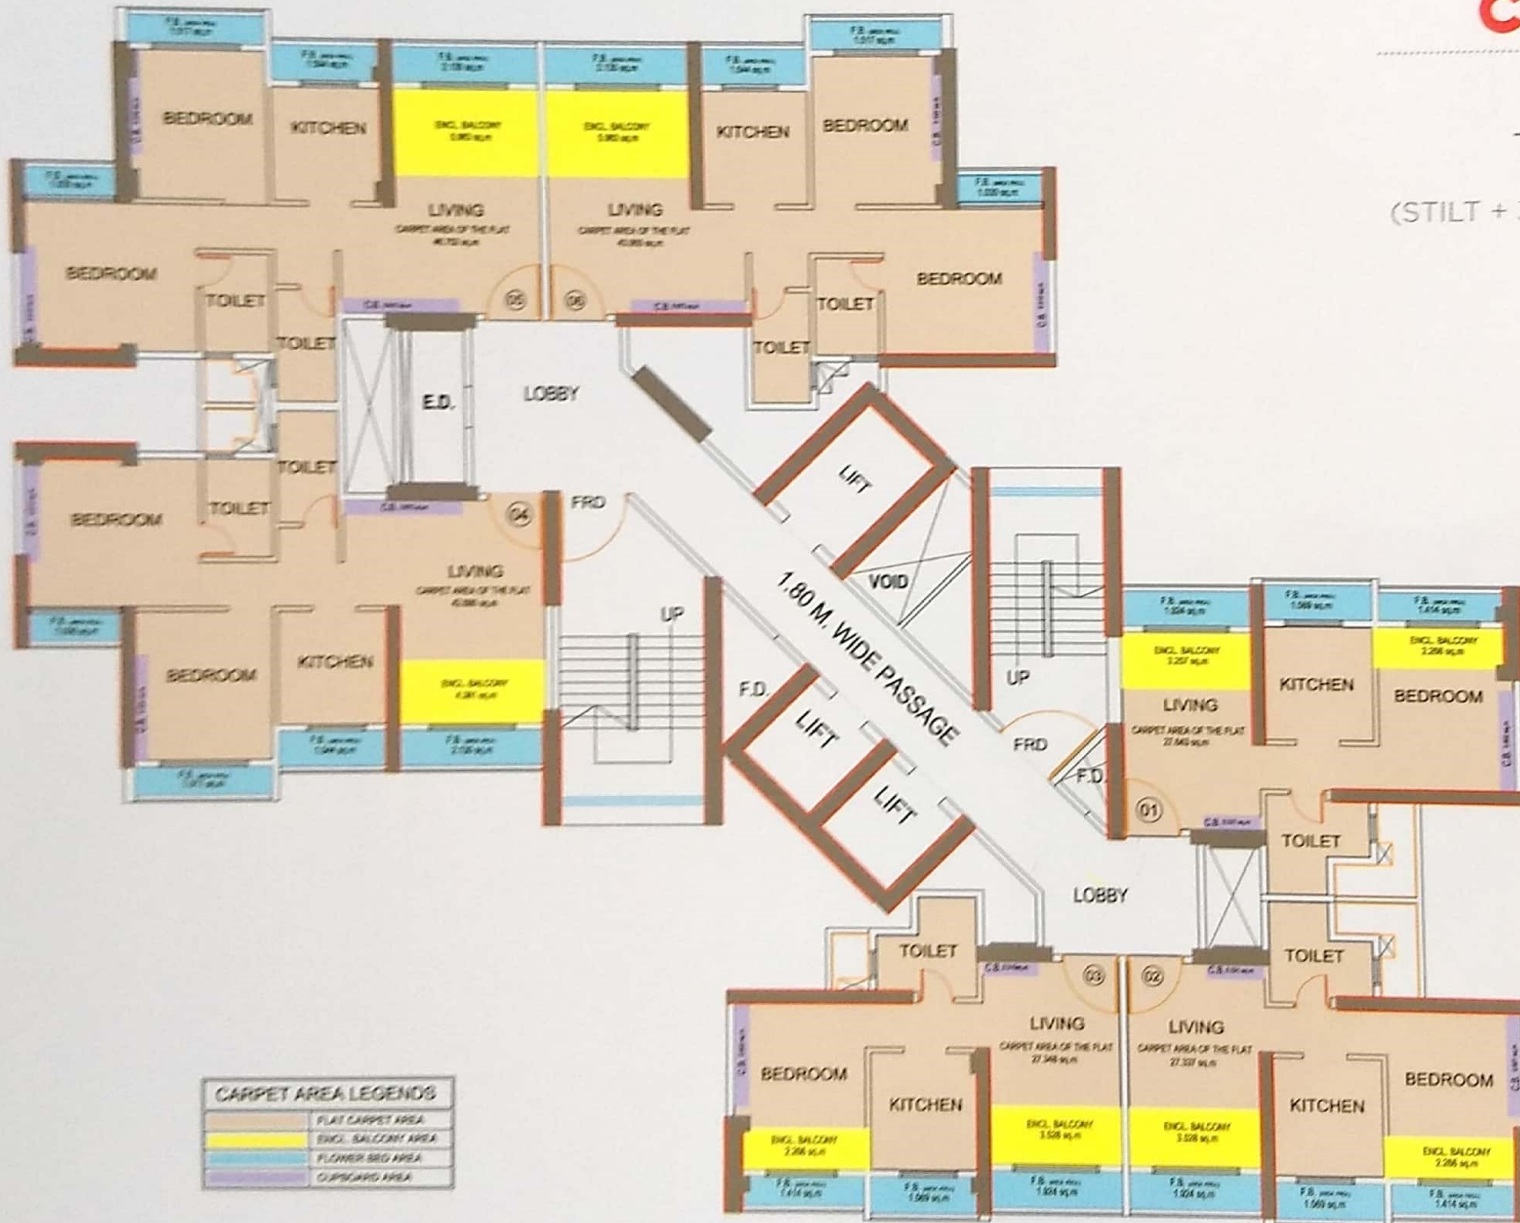

DIAMOND TOWER 3

(STILT + 3 PODIUM + 35 FLOOR)

Configuration

1 BHK - 6 Units

CARPET AREA LEGENDS

	FLAT CARPET AREA
	ENCL. BALCONY AREA
	FLOWER BED AREA
	CLOSET AREA

CLAN CITY

RUBY TOWER 4

(STILT + 3 PODIUM + 35 FLOORS)

Configuration

1 BHK - 3 Units

2 BHK - 3 Units

PEARL TOWER 5

(STILT + 3 PODIUM + 35 FLOORS)

TOPAZ TOWER 6

(STILT + 3 PODIUM + 35 FLOORS)

GARNET TOWER 7

(STILT + 3 PODIUM + 35 FLOORS)

	FLAT CARPET AREA
	ENCL. BALCONY AREA
	FLOWER BED AREA
	CUPBOARD AREA

CLAN CITY

EMERALD TOWER 8

(STILT + 3 PODIUM + 35 FLOORS)

	FLAT CARPET AREA
	ENCL. BALCONY AREA
	FLOWER BED AREA
	CUPBOARD AREA

CLAN CITY

**AQUA MARINE
TOWER 9**

(STILT + 3 PODIUM + 35 FLOORS)

CARPET AREA LEGENDS	
	FLAT CARPET AREA
	ENCL. BALCONY AREA
	FLOWER BED AREA
	CUPBOARD AREA

Living Area

Shot at actual show flat. Interior fit-outs not part of the offering