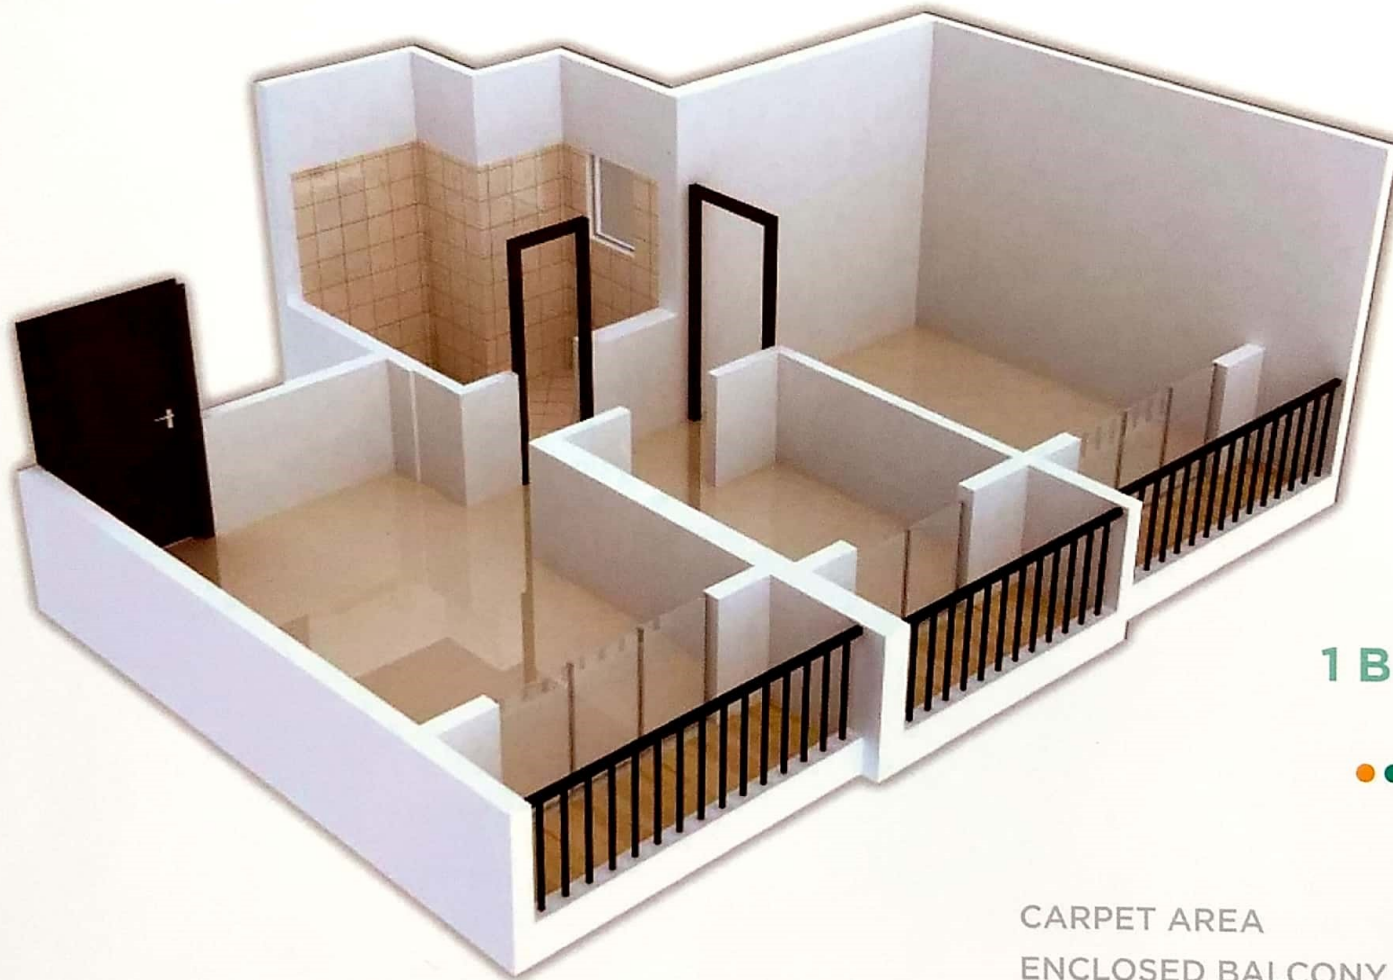

IN THE
MAJESTIC
CLANCITY

1 BHK

CARPET AREA	299.88 SQ.FT.
ENCLOSED BALCONY	59.09 SQ.FT.
FLOWER BEDS	52.63 SQ.FT.
CUPBOARD AREA	9.935 SQ.FT.

1 BHK + 1 BHK
COMBINED

CARPET AREA	599.76 SQ.FT.
ENCLOSED BALCONY	118.18 SQ.FT.
FLOWER BEDS	105.26 SQ.FT.
CUPBOARD AREA	19.87 SQ.FT.

2 BHK

CARPET AREA	508.27 SQ.FT.
ENCLOSED BALCONY	59.41 SQ.FT.
FLOWER BEDS	66.62 SQ.FT.
CUPBOARD AREA	11.30 SQ.FT.

2 BHK + 2 BHK
COMBINED

CARPET AREA	1016.54 SQ.FT.
ENCLOSED BALCONY	118.82 SQ.FT.
FLOWER BEDS	133.24 SQ.FT.
CUPBOARD AREA	22.60 SQ.FT.

SAPPHIRE TOWER 1

(STILT + 3 PODIUM + 35 FLOORS)

	FLAT CARPET AREA
	ENCL. BALCONY AREA
	FLOWER BED AREA
	CUPBOARD AREA

TURQUOISE TOWER 2

(STILT + 3 PODIUM + 35 FLOORS)

Configuration

2 BHK - 4 Units

CARPET AREA LEGENDS	
	FLAT CARPET AREA
	ENCL. BALCONY AREA
	FLOWER BED AREA
	CUPBOARD AREA

DIAMOND TOWER 3

(STILT + 3 PODIUM + 35 FLOOR)

Configuration

1 BHK - 6 Units

CARPET AREA LEGENDS

	FLAT CARPET AREA
	ENCL. BALCONY AREA
	FLOWER BED AREA
	CLOSET AREA

CLAN CITY

RUBY TOWER 4