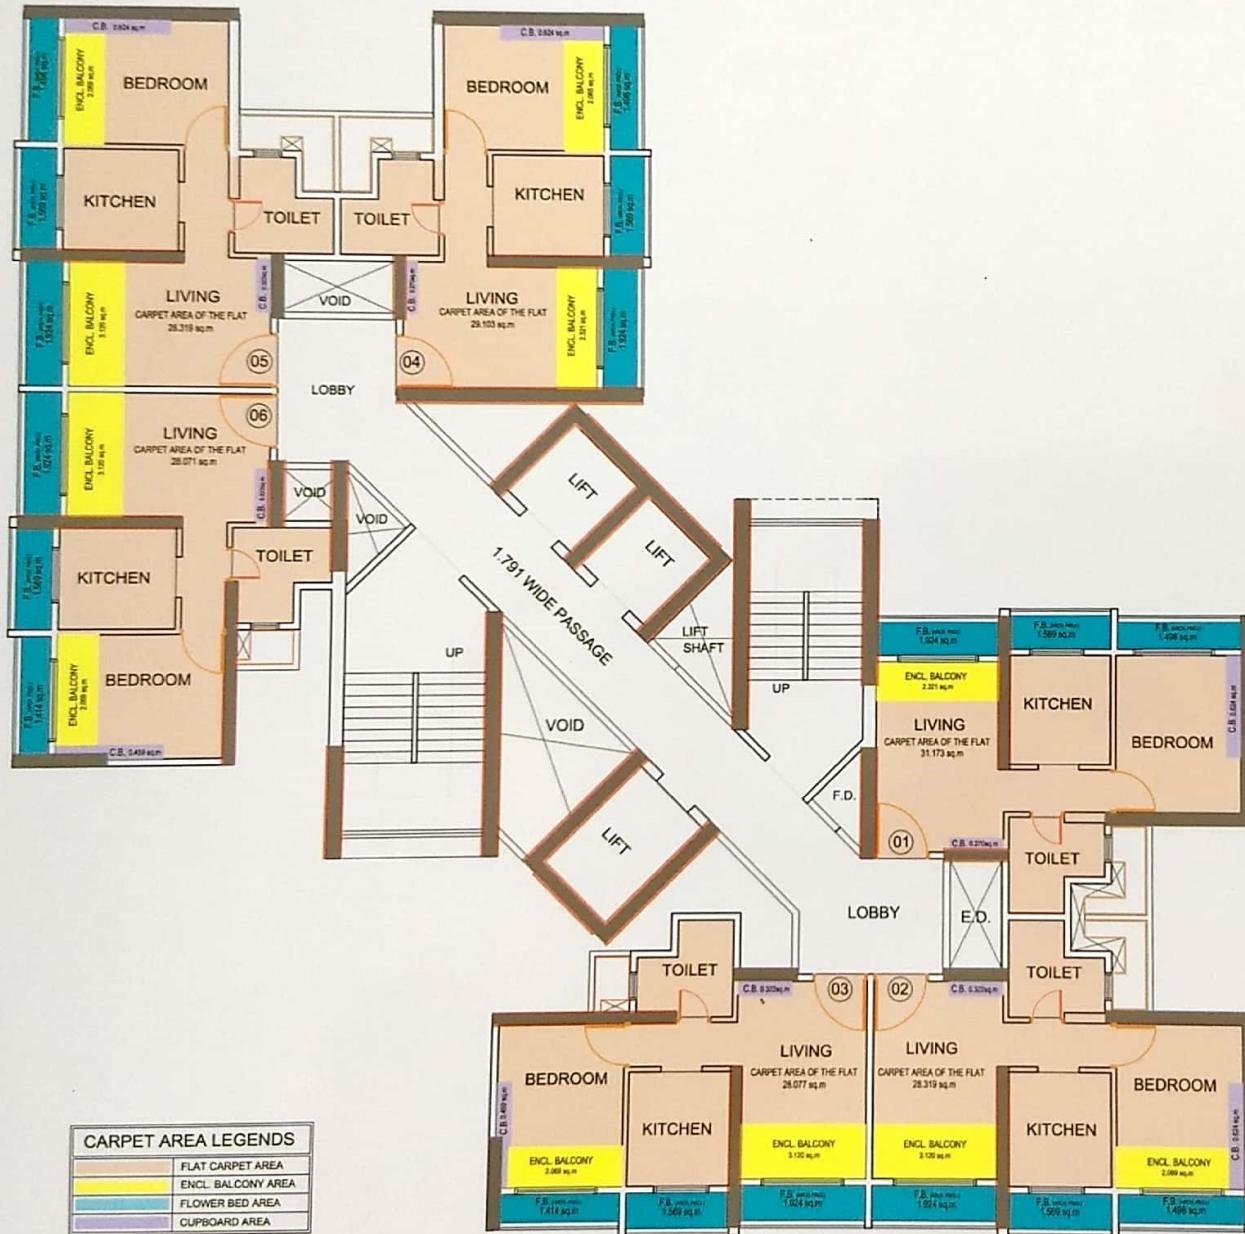

(STILT + 3 PODIUM + 35 FLOORS)

Configuration

1 BHK - 3 Units

2 BHK - 3 Units

PEARL TOWER 5

(STILT + 3 PODIUM + 35 FLOORS)

TOPAZ TOWER 6

(STILT + 3 PODIUM + 35 FLOORS)

GARNET TOWER 7

(STILT + 3 PODIUM + 35 FLOORS)

	FLAT CARPET AREA
	ENCL. BALCONY AREA
	FLOWER BED AREA
	CUPBOARD AREA

CLAN CITY

EMERALD TOWER 8

(STILT + 3 PODIUM + 35 FLOORS)

	FLAT CARPET AREA
	ENCL. BALCONY AREA
	FLOWER BED AREA
	CUPBOARD AREA

CLAN CITY

**AQUA MARINE
TOWER 9**

(STILT + 3 PODIUM + 35 FLOORS)

CARPET AREA LEGENDS	
	FLAT CARPET AREA
	ENCL. BALCONY AREA
	FLOWER BED AREA
	CUPBOARD AREA

Living Area

Shot at actual show flat. Interior fit-outs not part of the offering

Living Area

Shot at actual show flat. Interior fit-outs not part of the offering

Kitchen

Shot at actual show flat. Interior fit-outs not part of the offering

Bedroom

Shot at actual show flat. Interior fit-outs not part of the offering