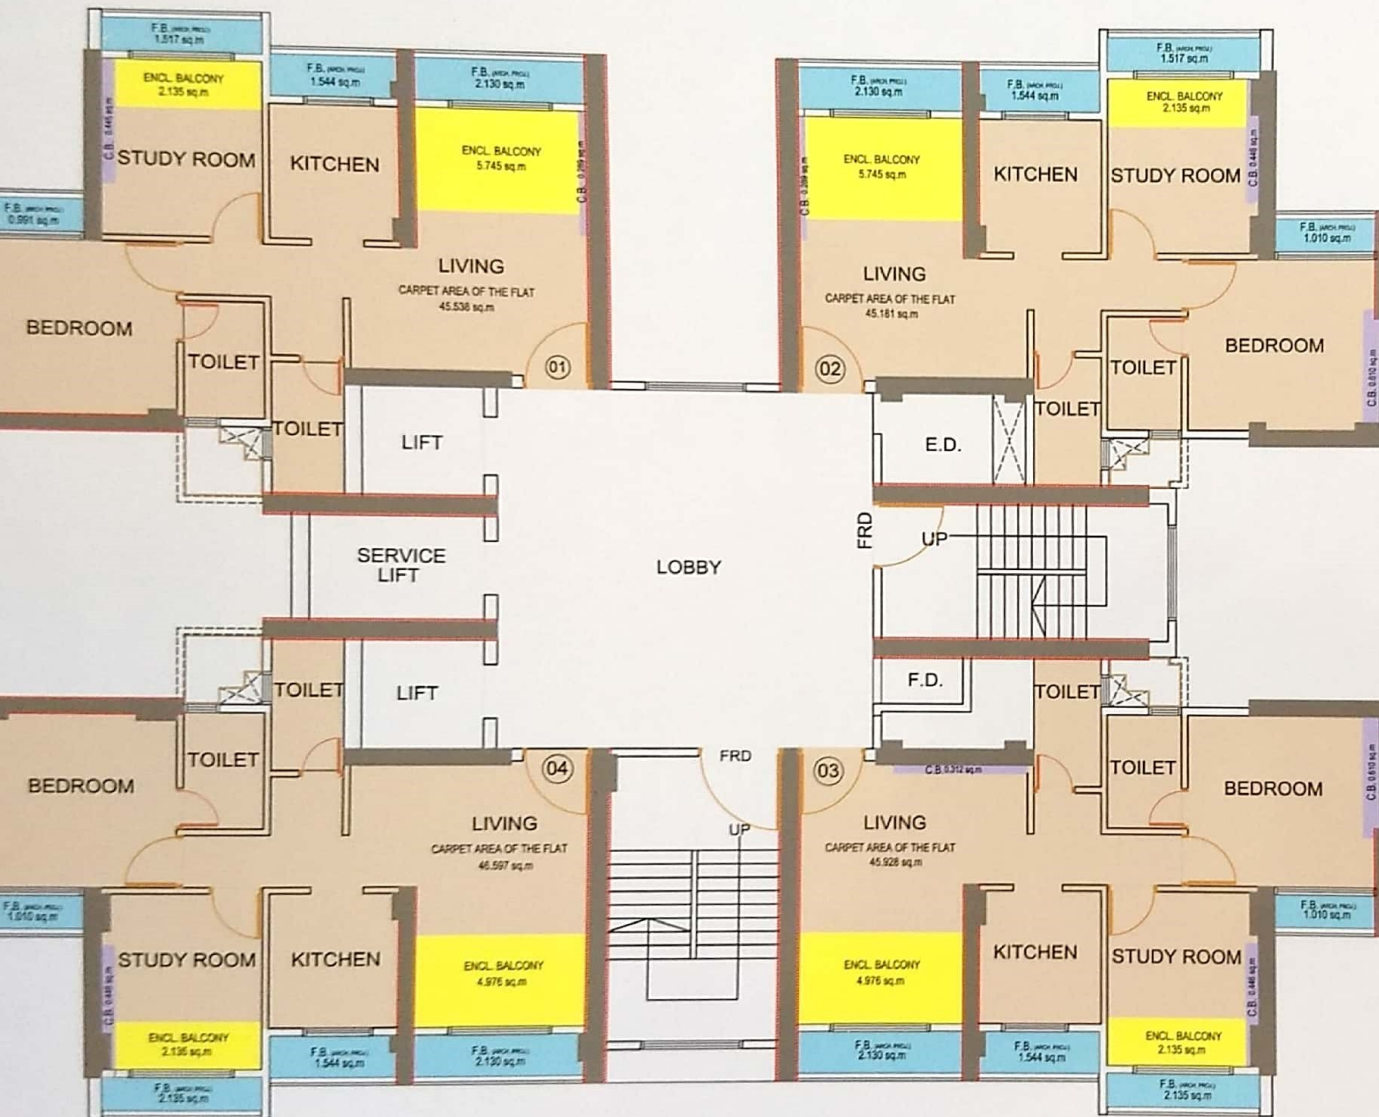

IN THE
MAJESTIC
CLANCITY

1 BHK

CARPET AREA	299.88 SQ.FT.
ENCLOSED BALCONY	59.09 SQ.FT.
FLOWER BEDS	52.63 SQ.FT.
CUPBOARD AREA	9.935 SQ.FT.

1 BHK + 1 BHK
COMBINED

CARPET AREA	599.76 SQ.FT.
ENCLOSED BALCONY	118.18 SQ.FT.
FLOWER BEDS	105.26 SQ.FT.
CUPBOARD AREA	19.87 SQ.FT.

2 BHK

CARPET AREA	508.27 SQ.FT.
ENCLOSED BALCONY	59.41 SQ.FT.
FLOWER BEDS	66.62 SQ.FT.
CUPBOARD AREA	11.30 SQ.FT.

2 BHK + 2 BHK
COMBINED

CARPET AREA	1016.54 SQ.FT.
ENCLOSED BALCONY	118.82 SQ.FT.
FLOWER BEDS	133.24 SQ.FT.
CUPBOARD AREA	22.60 SQ.FT.

SAPPHIRE TOWER 1

(STILT + 3 PODIUM + 35 FLOORS)

	FLAT CARPET AREA
	ENCL. BALCONY AREA
	FLOWER BED AREA
	CUPBOARD AREA

TURQUOISE TOWER 2

(STILT + 3 PODIUM + 35 FLOORS)

Configuration

2 BHK - 4 Units

CARPET AREA LEGENDS	
	FLAT CARPET AREA
	ENCL. BALCONY AREA
	FLOWER BED AREA
	CUPBOARD AREA

DIAMOND TOWER 3

(STILT + 3 PODIUM + 35 FLOOR)

Configuration

1 BHK - 6 Units

CARPET AREA LEGENDS

	FLAT CARPET AREA
	ENCL. BALCONY AREA
	FLOWER BED AREA
	CLOSET AREA

CLAN CITY

RUBY TOWER 4