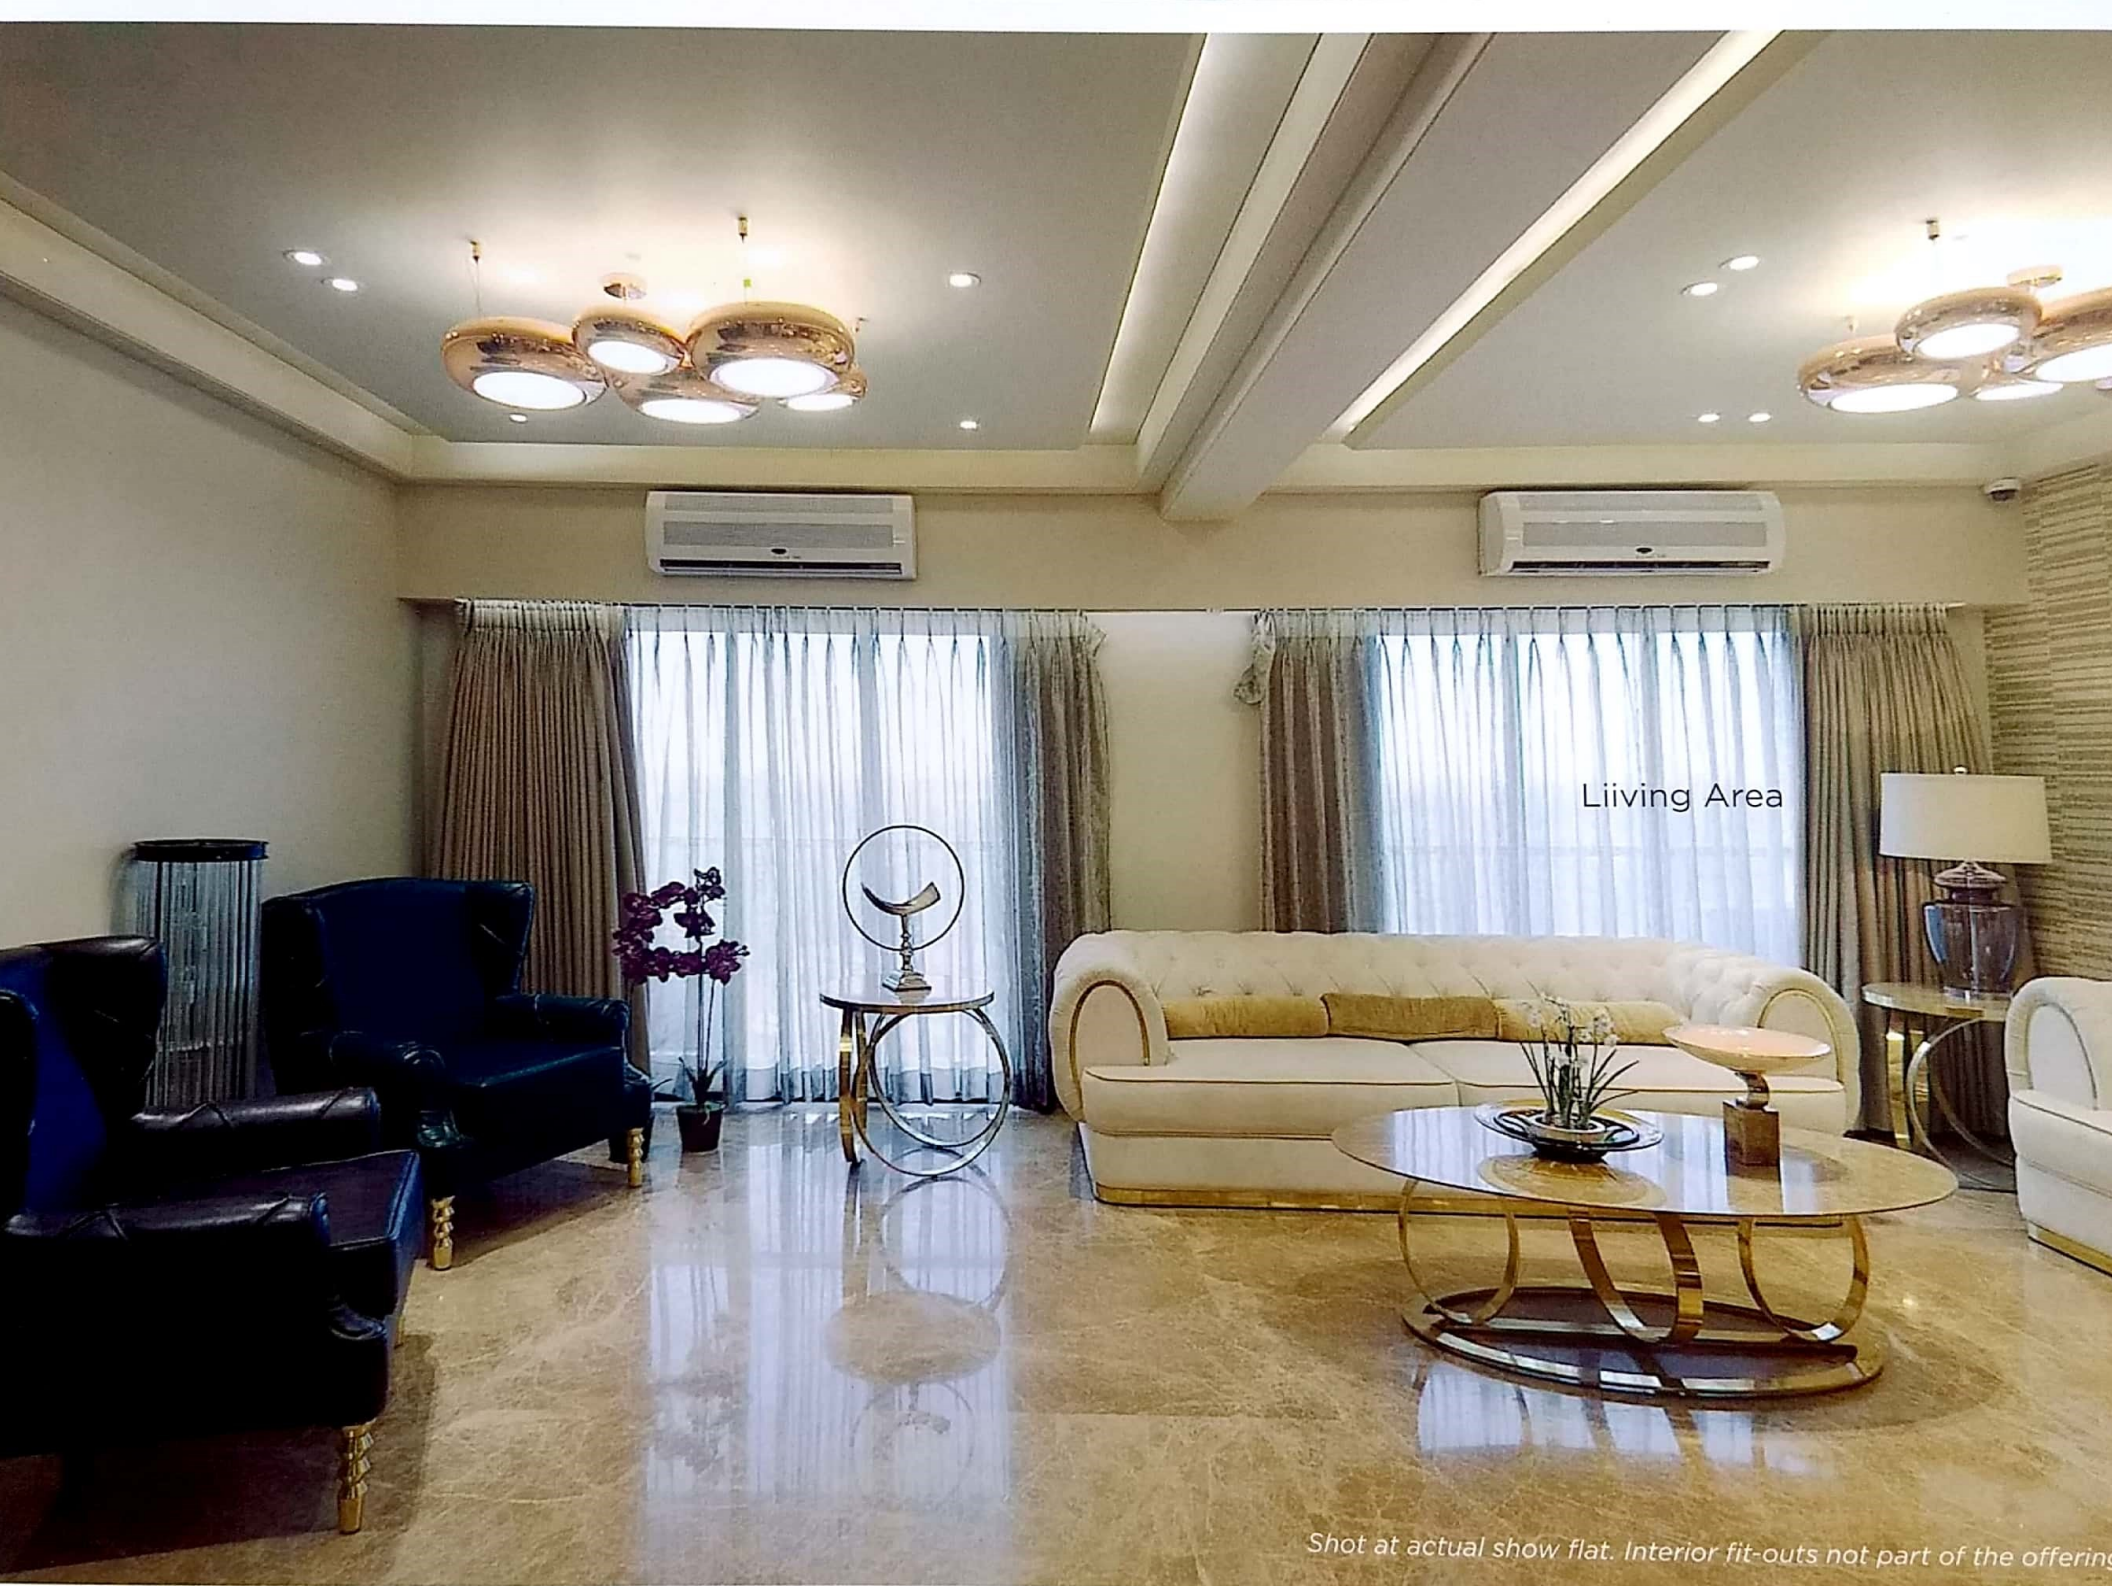

CLAN CITY

**AQUA MARINE
TOWER 9**

(STILT + 3 PODIUM + 35 FLOORS)

CARPET AREA LEGENDS	
	FLAT CARPET AREA
	ENCL. BALCONY AREA
	FLOWER BED AREA
	CUPBOARD AREA

Living Area

Shot at actual show flat. Interior fit-outs not part of the offering