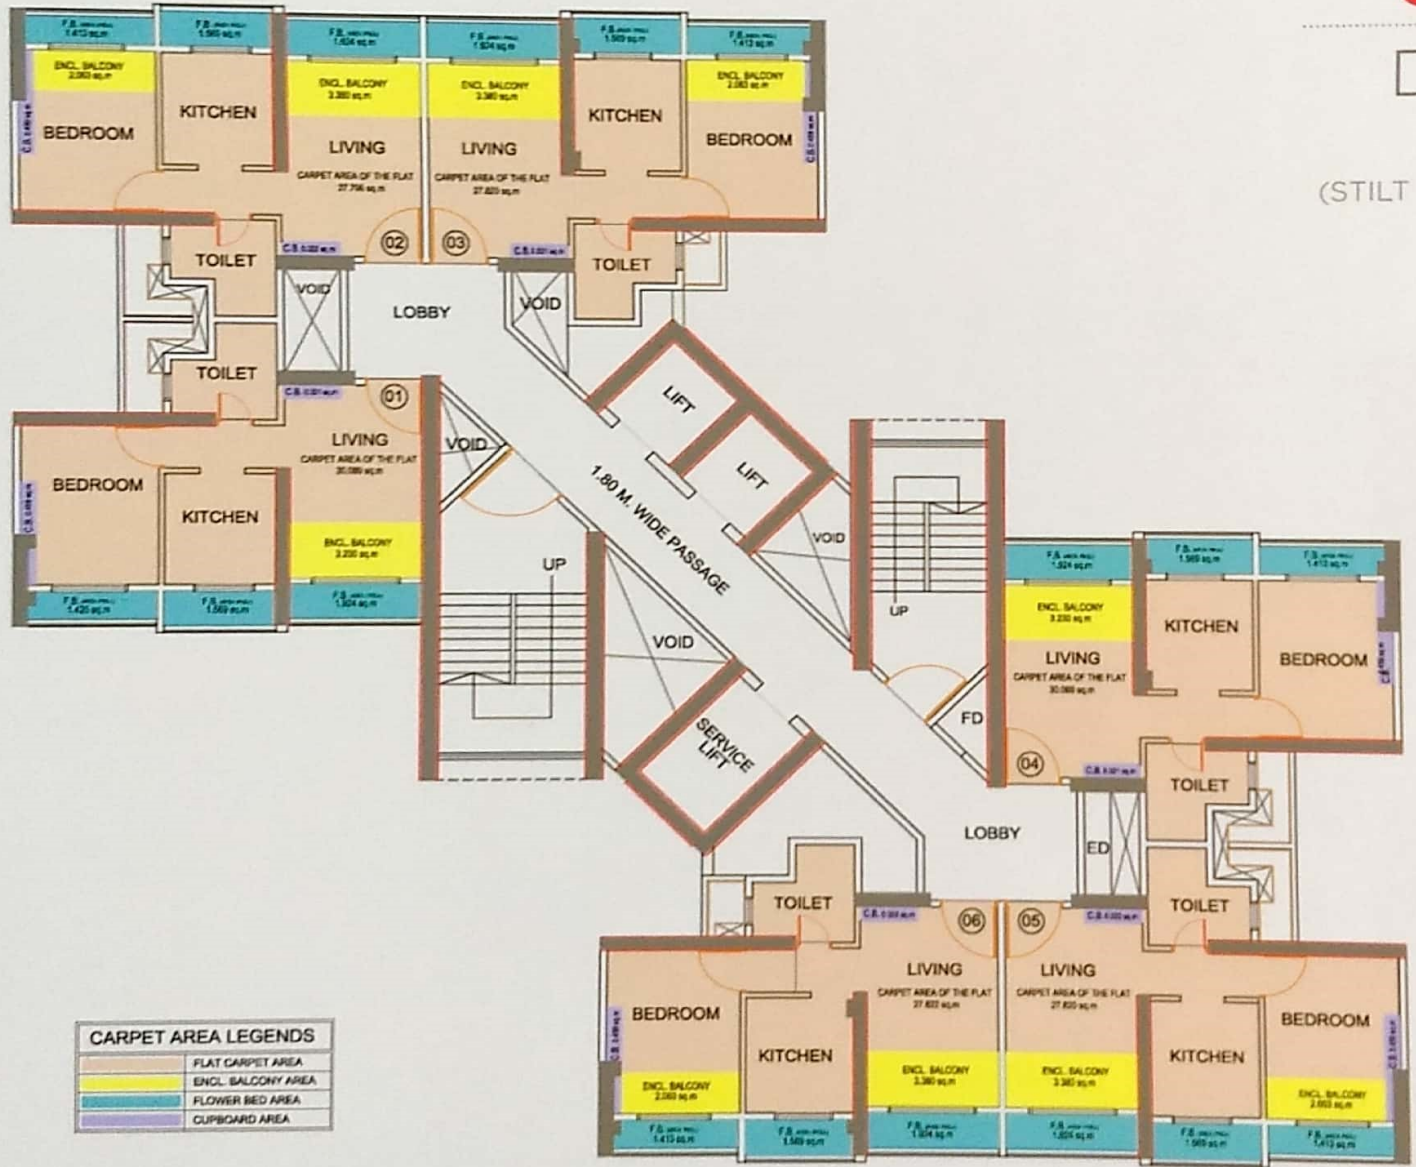

2 BHK

CARPET AREA	508.27 SQ.FT.
ENCLOSED BALCONY	59.41 SQ.FT.
FLOWER BEDS	66.62 SQ.FT.
CUPBOARD AREA	11.30 SQ.FT.

2 BHK + 2 BHK
COMBINED

CARPET AREA	1016.54 SQ.FT.
ENCLOSED BALCONY	118.82 SQ.FT.
FLOWER BEDS	133.24 SQ.FT.
CUPBOARD AREA	22.60 SQ.FT.

SAPPHIRE TOWER 1

(STILT + 3 PODIUM + 35 FLOORS)

	FLAT CARPET AREA
	ENCL. BALCONY AREA
	FLOWER BED AREA
	CUPBOARD AREA

TURQUOISE TOWER 2

(STILT + 3 PODIUM + 35 FLOORS)

Configuration

2 BHK - 4 Units

CARPET AREA LEGENDS	
	FLAT CARPET AREA
	ENCL. BALCONY AREA
	FLOWER BED AREA
	CUPBOARD AREA

DIAMOND TOWER 3

(STILT + 3 PODIUM + 35 FLOOR)

Configuration

1 BHK - 6 Units

CARPET AREA LEGENDS

	FLAT CARPET AREA
	ENCL. BALCONY AREA
	FLOWER BED AREA
	CLOSET AREA

CLAN CITY

RUBY TOWER 4

CLAN CITY

**AQUA MARINE
TOWER 9**

(STILT + 3 PODIUM + 35 FLOORS)

CARPET AREA LEGENDS	
	FLAT CARPET AREA
	ENCL. BALCONY AREA
	FLOWER BED AREA
	CUPBOARD AREA

Living Area

Shot at actual show flat. Interior fit-outs not part of the offering