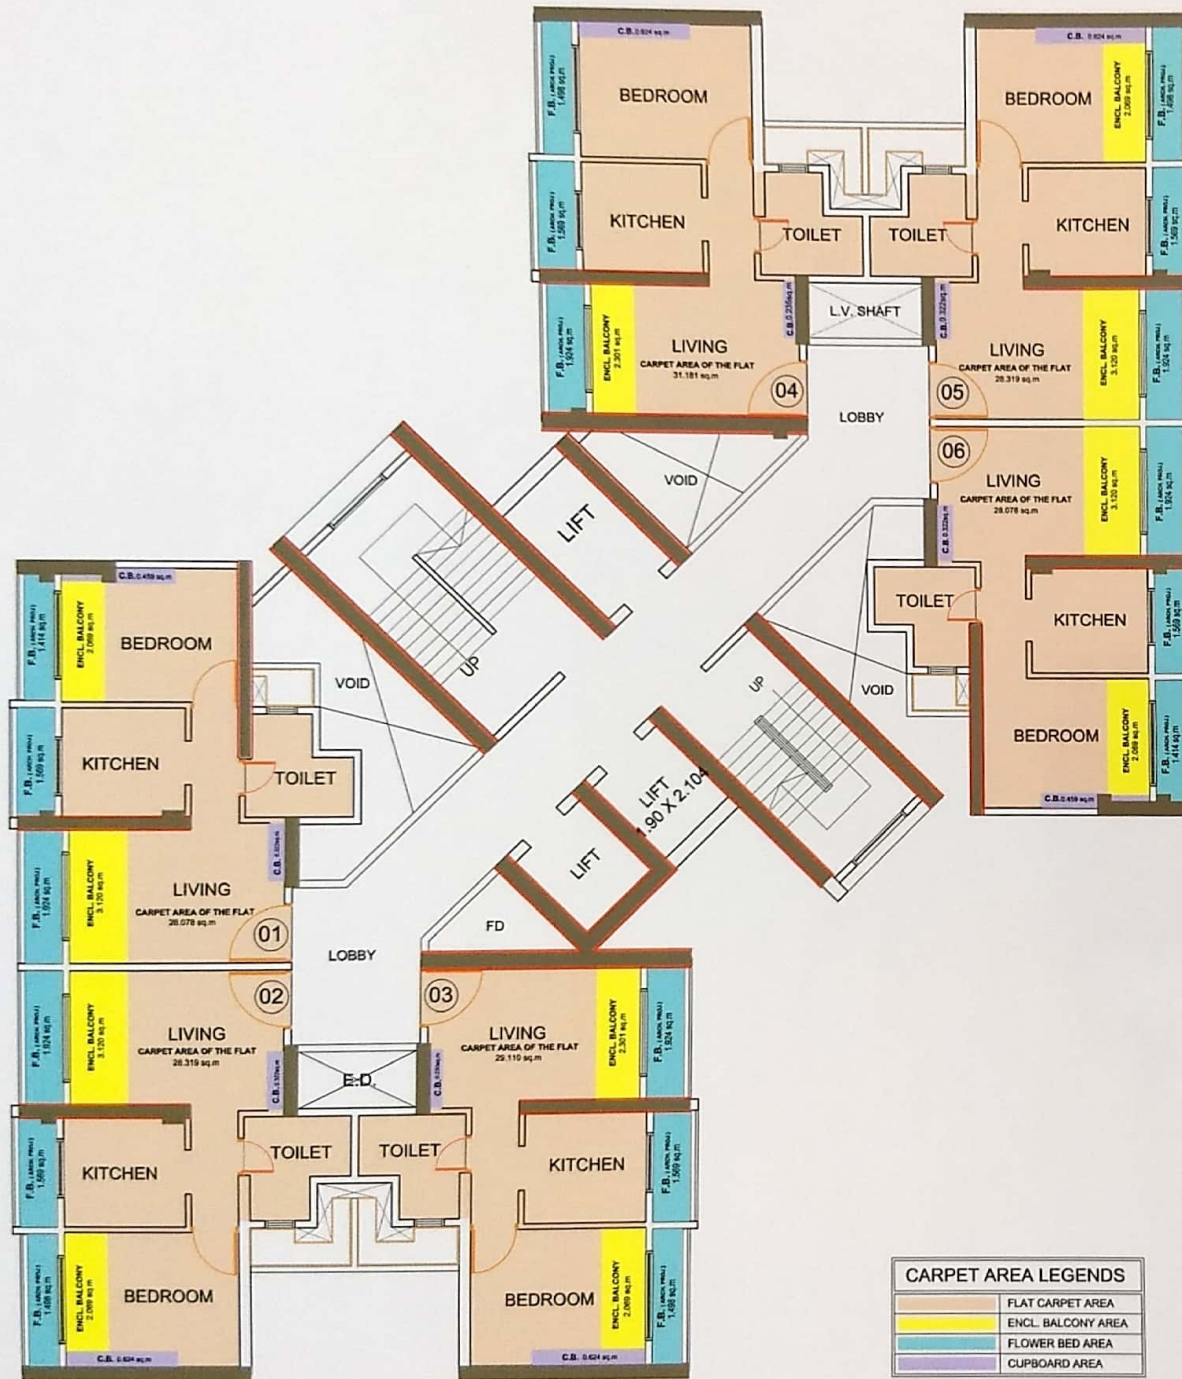

IN THE
MAJESTIC
CLANCITY

1 BHK

CARPET AREA	299.88 SQ.FT.
ENCLOSED BALCONY	59.09 SQ.FT.
FLOWER BEDS	52.63 SQ.FT.
CUPBOARD AREA	9.935 SQ.FT.

1 BHK + 1 BHK
COMBINED

CARPET AREA	599.76 SQ.FT.
ENCLOSED BALCONY	118.18 SQ.FT.
FLOWER BEDS	105.26 SQ.FT.
CUPBOARD AREA	19.87 SQ.FT.

GARNET TOWER 7

(STILT + 3 PODIUM + 35 FLOORS)

	FLAT CARPET AREA
	ENCL. BALCONY AREA
	FLOWER BED AREA
	CUPBOARD AREA

CLAN CITY

EMERALD TOWER 8

(STILT + 3 PODIUM + 35 FLOORS)

	FLAT CARPET AREA
	ENCL. BALCONY AREA
	FLOWER BED AREA
	CUPBOARD AREA

CLAN CITY

**AQUA MARINE
TOWER 9**

(STILT + 3 PODIUM + 35 FLOORS)

CARPET AREA LEGENDS	
	FLAT CARPET AREA
	ENCL. BALCONY AREA
	FLOWER BED AREA
	CUPBOARD AREA

Living Area

Shot at actual show flat. Interior fit-outs not part of the offering

Living Area

Shot at actual show flat. Interior fit-outs not part of the offering

Kitchen

Shot at actual show flat. Interior fit-outs not part of the offering

Bedroom

Shot at actual show flat. Interior fit-outs not part of the offering