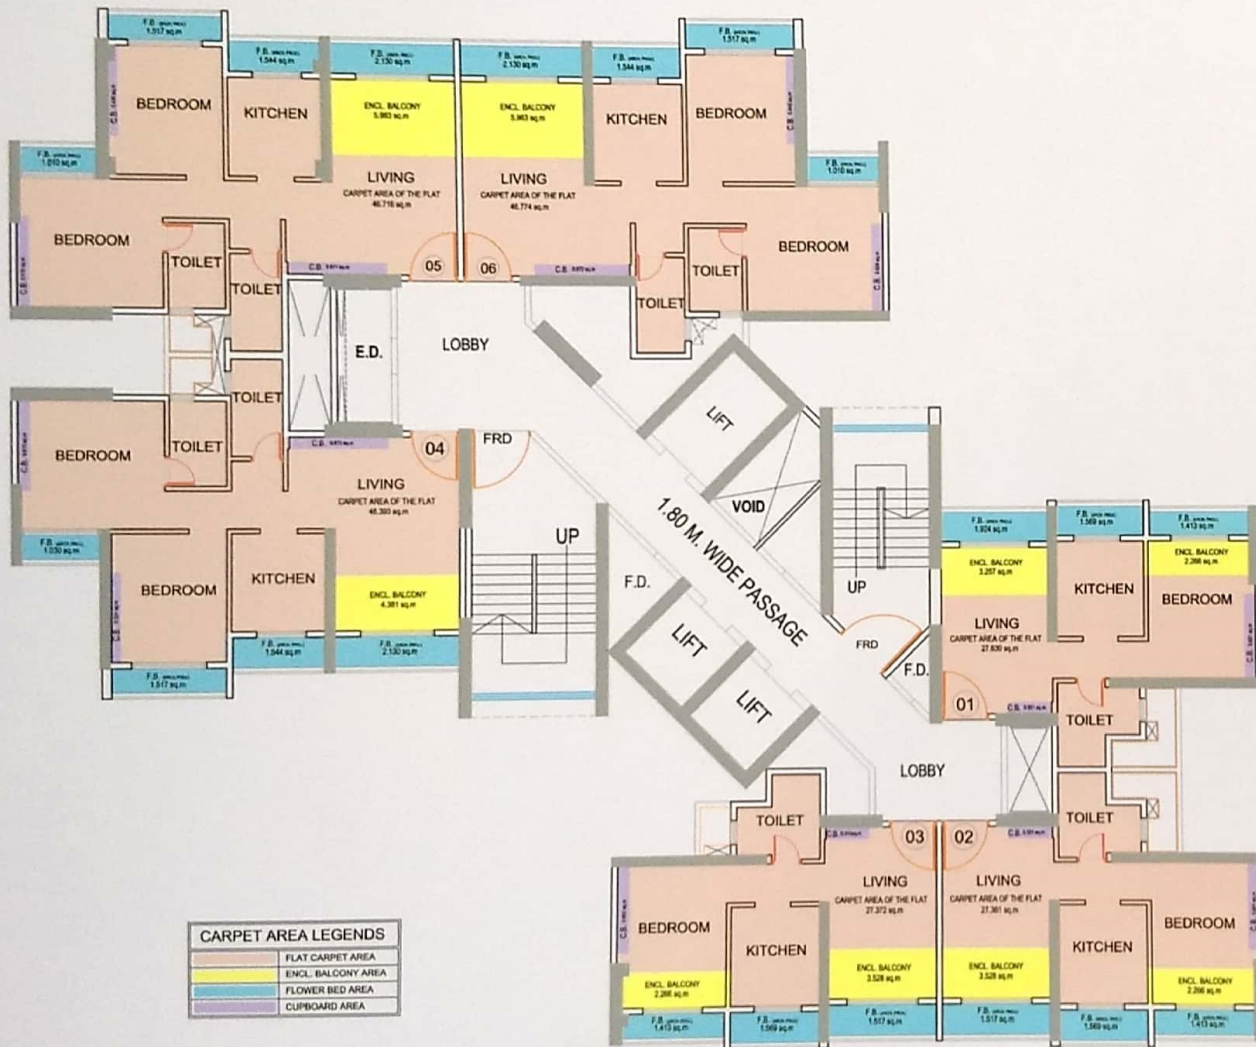

DIAMOND TOWER 3

(STILT + 3 PODIUM + 35 FLOOR)

Configuration

1 BHK - 6 Units

CARPET AREA LEGENDS

	FLAT CARPET AREA
	ENCL. BALCONY AREA
	FLOWER BED AREA
	CLOSET AREA

CLAN CITY

RUBY TOWER 4

(STILT + 3 PODIUM + 35 FLOORS)

Configuration

1 BHK - 3 Units

2 BHK - 3 Units

PEARL TOWER 5

(STILT + 3 PODIUM + 35 FLOORS)

TOPAZ TOWER 6

(STILT + 3 PODIUM + 35 FLOORS)

GARNET TOWER 7

(STILT + 3 PODIUM + 35 FLOORS)

	FLAT CARPET AREA
	ENCL. BALCONY AREA
	FLOWER BED AREA
	CUPBOARD AREA

CLAN CITY

EMERALD TOWER 8

(STILT + 3 PODIUM + 35 FLOORS)

	FLAT CARPET AREA
	ENCL. BALCONY AREA
	FLOWER BED AREA
	CUPBOARD AREA

CLAN CITY

**AQUA MARINE
TOWER 9**

(STILT + 3 PODIUM + 35 FLOORS)

CARPET AREA LEGENDS	
	FLAT CARPET AREA
	ENCL. BALCONY AREA
	FLOWER BED AREA
	CUPBOARD AREA

Living Area

Shot at actual show flat. Interior fit-outs not part of the offering