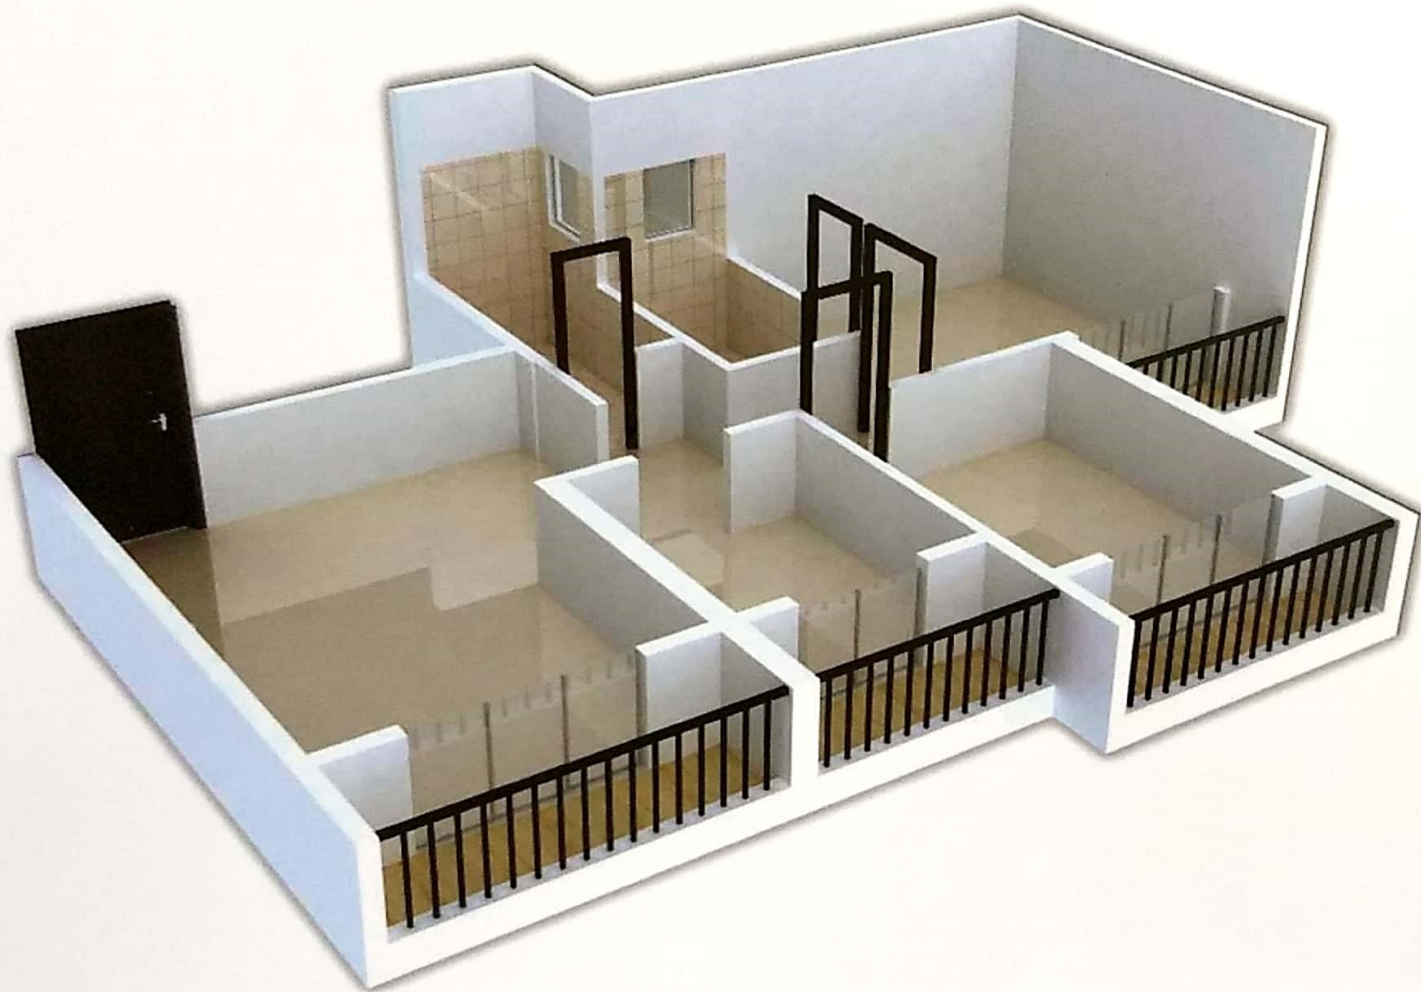

IN THE
MAJESTIC
CLANCITY

1 BHK

CARPET AREA	299.88 SQ.FT.
ENCLOSED BALCONY	59.09 SQ.FT.
FLOWER BEDS	52.63 SQ.FT.
CUPBOARD AREA	9.935 SQ.FT.

1 BHK + 1 BHK
COMBINED

CARPET AREA	599.76 SQ.FT.
ENCLOSED BALCONY	118.18 SQ.FT.
FLOWER BEDS	105.26 SQ.FT.
CUPBOARD AREA	19.87 SQ.FT.

2 BHK

CARPET AREA	508.27 SQ.FT.
ENCLOSED BALCONY	59.41 SQ.FT.
FLOWER BEDS	66.62 SQ.FT.
CUPBOARD AREA	11.30 SQ.FT.

2 BHK + 2 BHK
COMBINED

CARPET AREA	1016.54 SQ.FT.
ENCLOSED BALCONY	118.82 SQ.FT.
FLOWER BEDS	133.24 SQ.FT.
CUPBOARD AREA	22.60 SQ.FT.

SAPPHIRE TOWER 1

(STILT + 3 PODIUM + 35 FLOORS)

	FLAT CARPET AREA
	ENCL. BALCONY AREA
	FLOWER BED AREA
	CUPBOARD AREA

TURQUOISE TOWER 2

(STILT + 3 PODIUM + 35 FLOORS)

Configuration

2 BHK - 4 Units

CARPET AREA LEGENDS	
	FLAT CARPET AREA
	ENCL. BALCONY AREA
	FLOWER BED AREA
	CUPBOARD AREA

DIAMOND TOWER 3

(STILT + 3 PODIUM + 35 FLOOR)

Configuration

1 BHK - 6 Units

CARPET AREA LEGENDS

	FLAT CARPET AREA
	ENCL. BALCONY AREA
	FLOWER BED AREA
	CLOSET AREA

CLAN CITY

RUBY TOWER 4