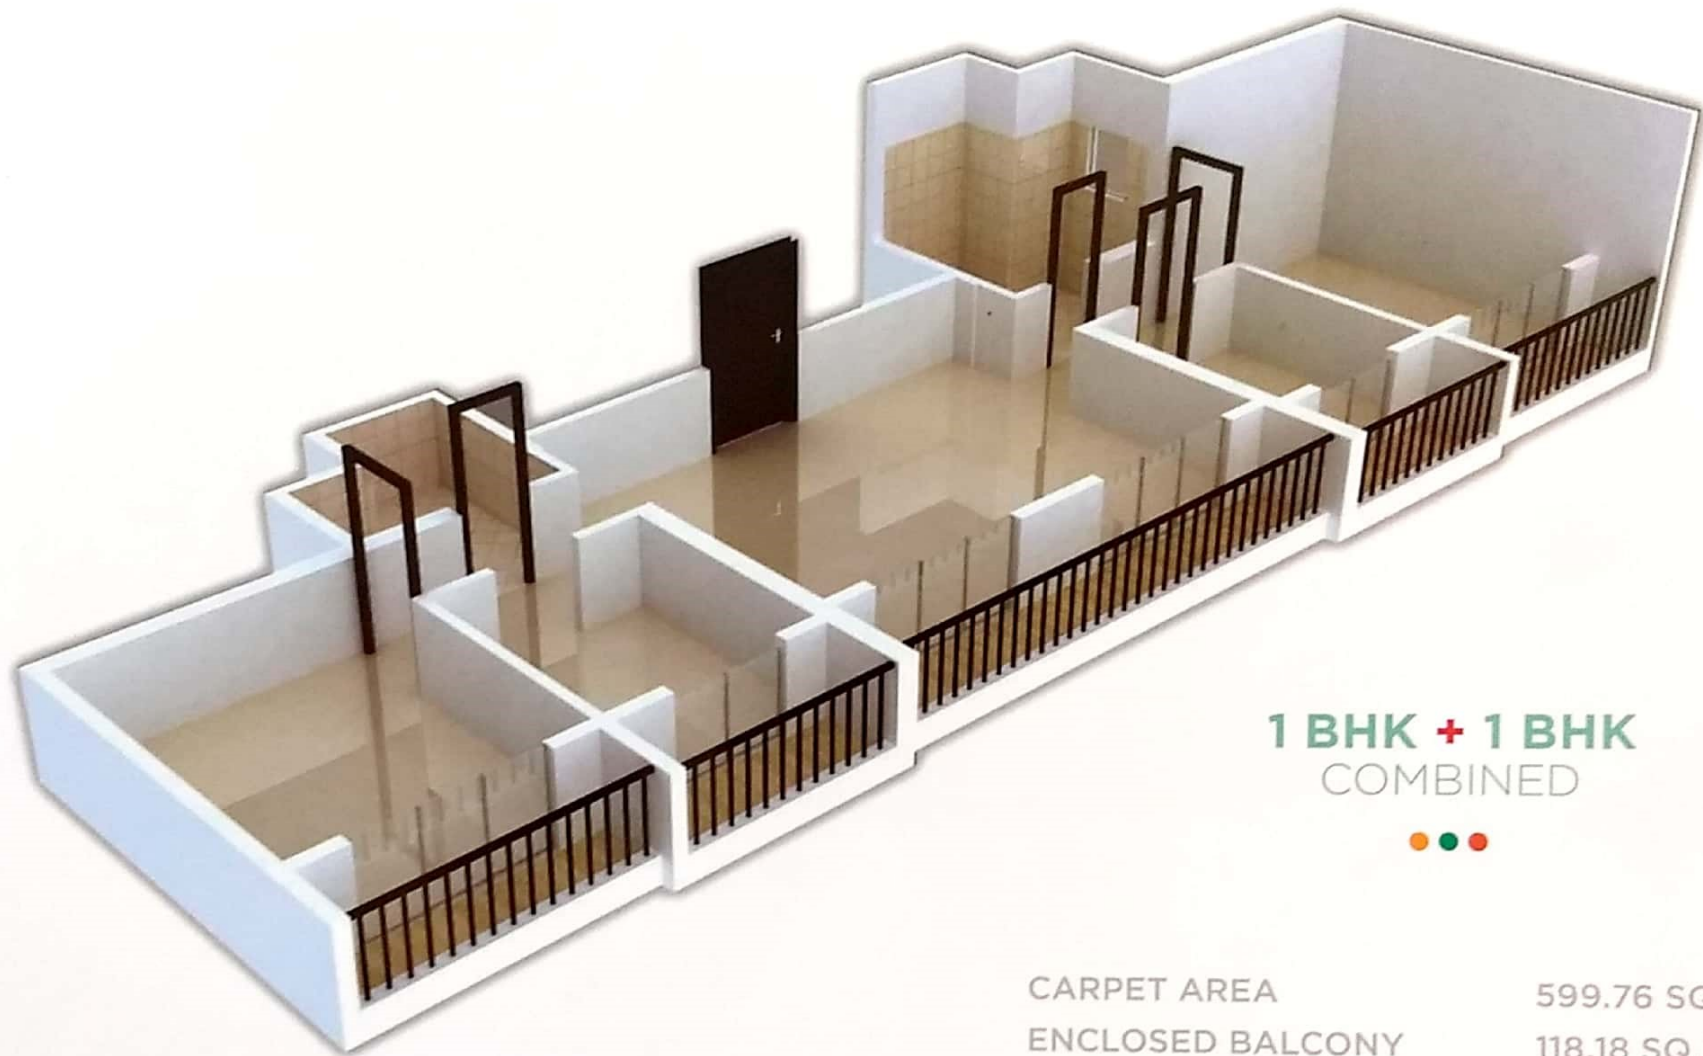

IN THE
MAJESTIC
CLANCITY

1 BHK

CARPET AREA	299.88 SQ.FT.
ENCLOSED BALCONY	59.09 SQ.FT.
FLOWER BEDS	52.63 SQ.FT.
CUPBOARD AREA	9.935 SQ.FT.

1 BHK + 1 BHK
COMBINED

CARPET AREA	599.76 SQ.FT.
ENCLOSED BALCONY	118.18 SQ.FT.
FLOWER BEDS	105.26 SQ.FT.
CUPBOARD AREA	19.87 SQ.FT.

2 BHK

CARPET AREA	508.27 SQ.FT.
ENCLOSED BALCONY	59.41 SQ.FT.
FLOWER BEDS	66.62 SQ.FT.
CUPBOARD AREA	11.30 SQ.FT.

2 BHK + 2 BHK
COMBINED

CARPET AREA	1016.54 SQ.FT.
ENCLOSED BALCONY	118.82 SQ.FT.
FLOWER BEDS	133.24 SQ.FT.
CUPBOARD AREA	22.60 SQ.FT.

SAPPHIRE TOWER 1

(STILT + 3 PODIUM + 35 FLOORS)

	FLAT CARPET AREA
	ENCL. BALCONY AREA
	FLOWER BED AREA
	CUPBOARD AREA

TURQUOISE TOWER 2

(STILT + 3 PODIUM + 35 FLOORS)

Configuration

2 BHK - 4 Units

CARPET AREA LEGENDS	
	FLAT CARPET AREA
	ENCL. BALCONY AREA
	FLOWER BED AREA
	CUPBOARD AREA

DIAMOND TOWER 3

(STILT + 3 PODIUM + 35 FLOOR)

Configuration

1 BHK - 6 Units

CARPET AREA LEGENDS

	FLAT CARPET AREA
	ENCL. BALCONY AREA
	FLOWER BED AREA
	CLOSET AREA

CLAN CITY

RUBY TOWER 4