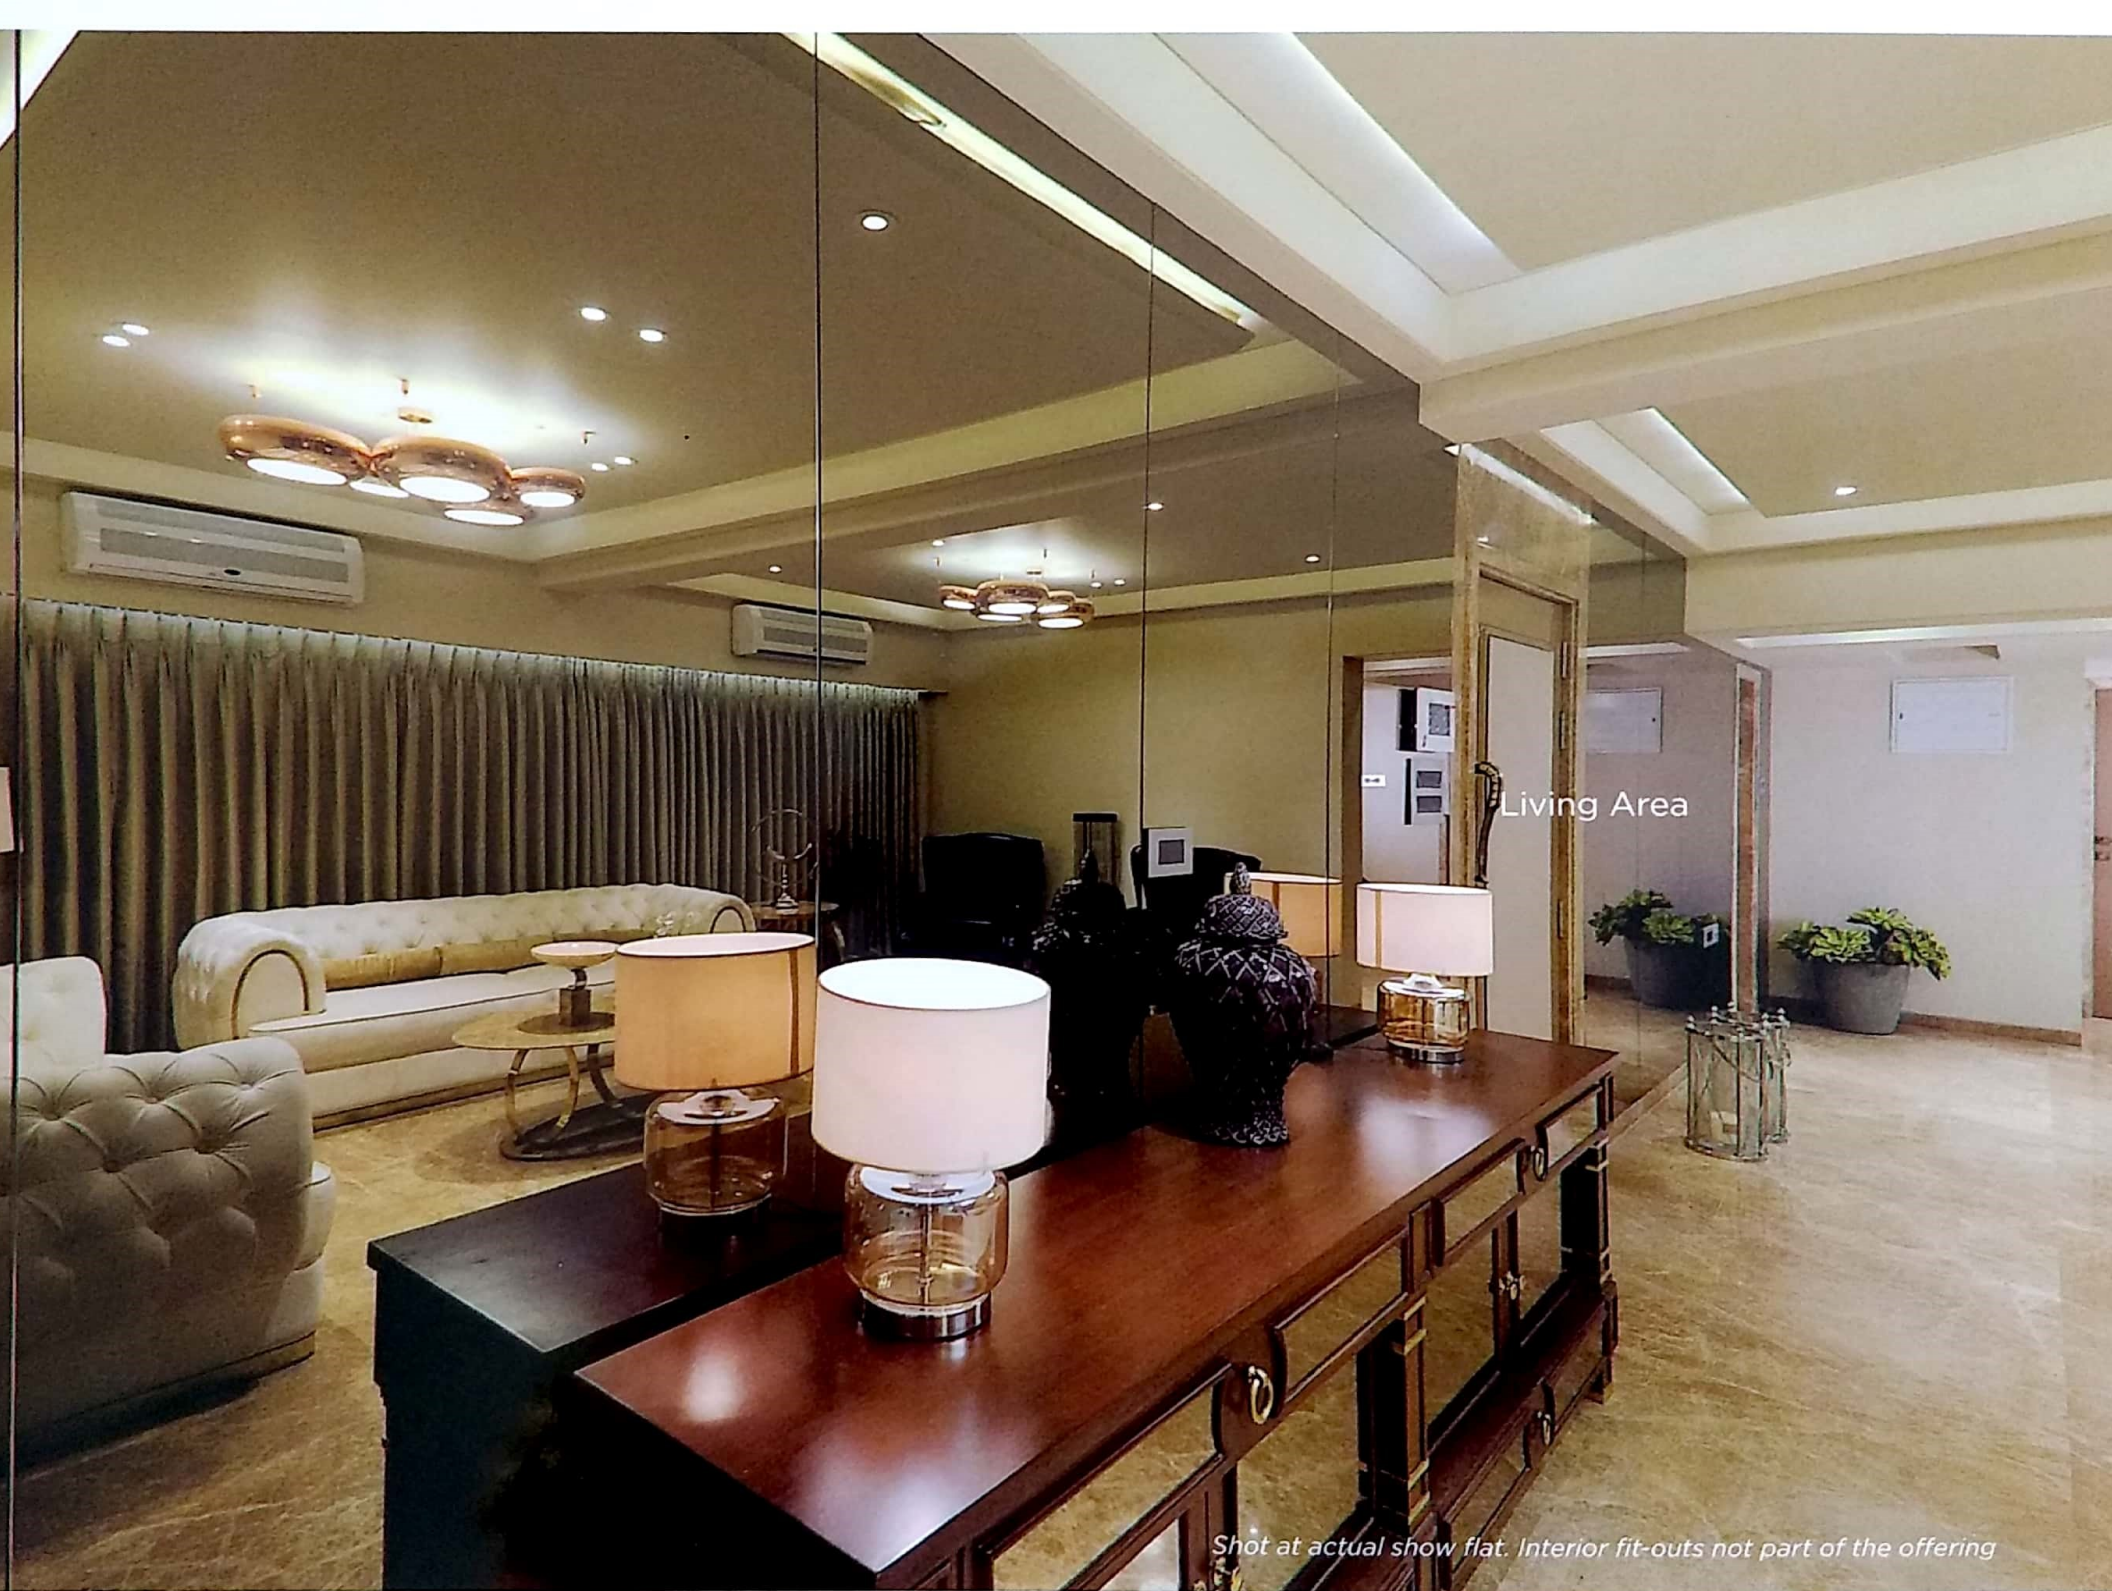

CLAN CITY

**AQUA MARINE
TOWER 9**

(STILT + 3 PODIUM + 35 FLOORS)

CARPET AREA LEGENDS	
	FLAT CARPET AREA
	ENCL. BALCONY AREA
	FLOWER BED AREA
	CUPBOARD AREA

Living Area

Shot at actual show flat. Interior fit-outs not part of the offering