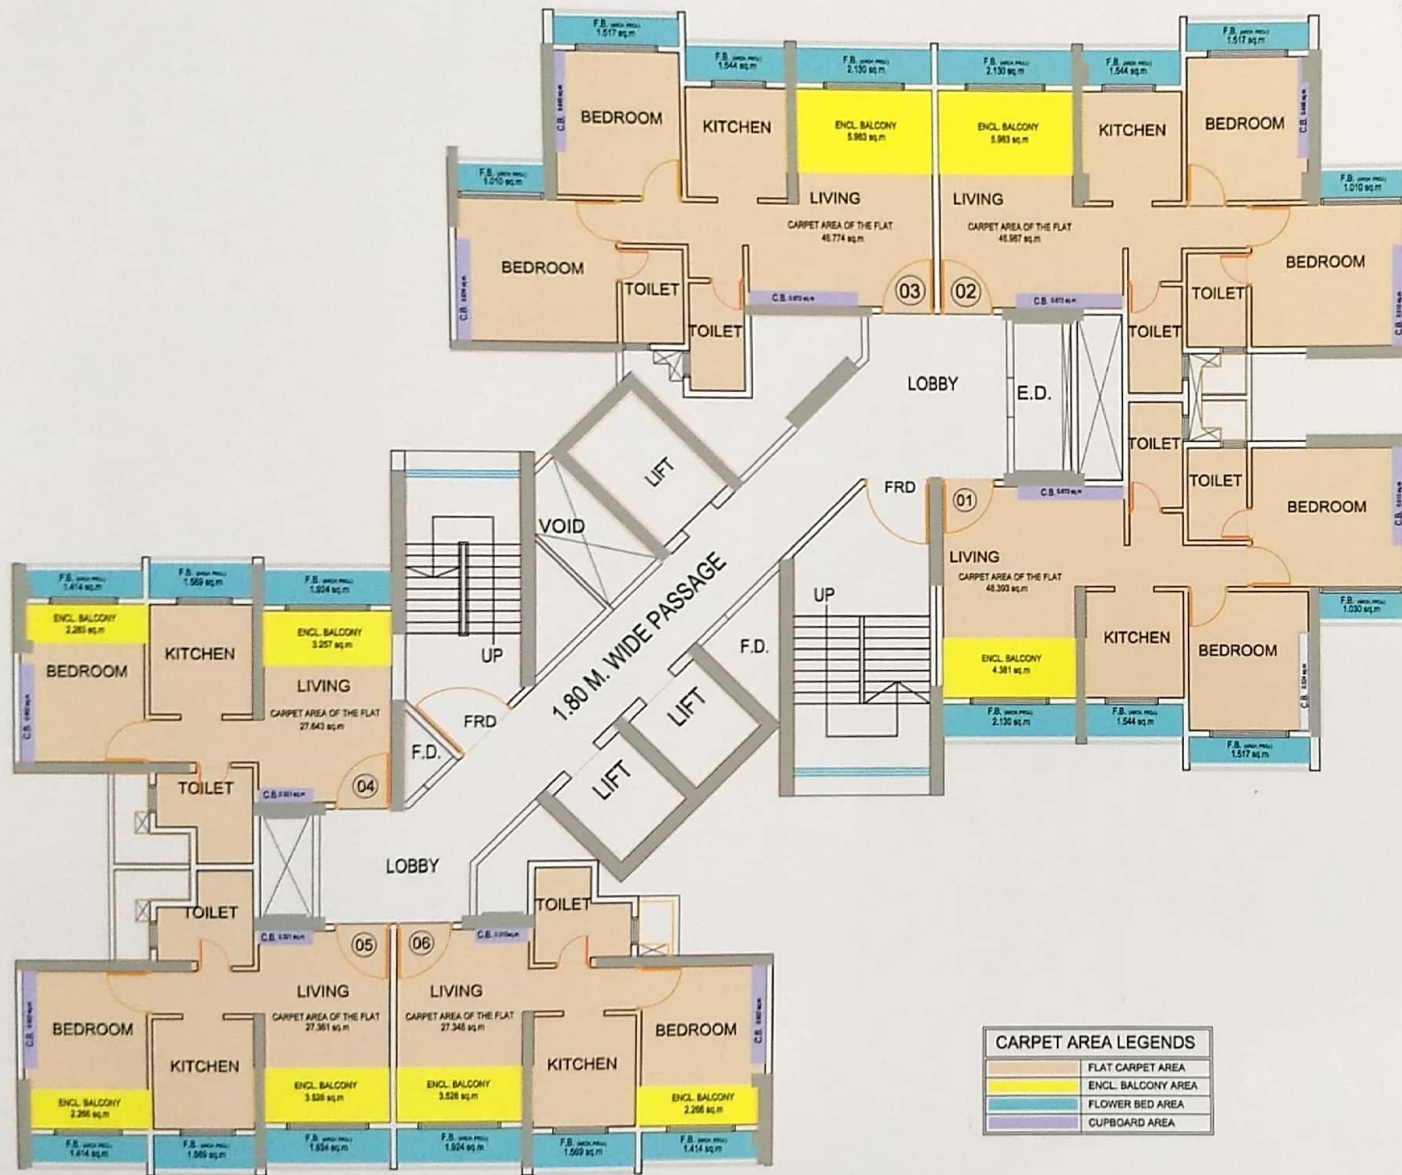

(STILT + 3 PODIUM + 35 FLOORS)

Configuration

1 BHK - 3 Units

2 BHK - 3 Units

PEARL TOWER 5

(STILT + 3 PODIUM + 35 FLOORS)

TOPAZ TOWER 6

(STILT + 3 PODIUM + 35 FLOORS)

GARNET TOWER 7

(STILT + 3 PODIUM + 35 FLOORS)

	FLAT CARPET AREA
	ENCL. BALCONY AREA
	FLOWER BED AREA
	CUPBOARD AREA

CLAN CITY

EMERALD TOWER 8

(STILT + 3 PODIUM + 35 FLOORS)

	FLAT CARPET AREA
	ENCL. BALCONY AREA
	FLOWER BED AREA
	CUPBOARD AREA

CLAN CITY

**AQUA MARINE
TOWER 9**

(STILT + 3 PODIUM + 35 FLOORS)

CARPET AREA LEGENDS	
	FLAT CARPET AREA
	ENCL. BALCONY AREA
	FLOWER BED AREA
	CUPBOARD AREA

Living Area

Shot at actual show flat. Interior fit-outs not part of the offering

Living Area

Shot at actual show flat. Interior fit-outs not part of the offering

Kitchen

Shot at actual show flat. Interior fit-outs not part of the offering

Bedroom

Shot at actual show flat. Interior fit-outs not part of the offering